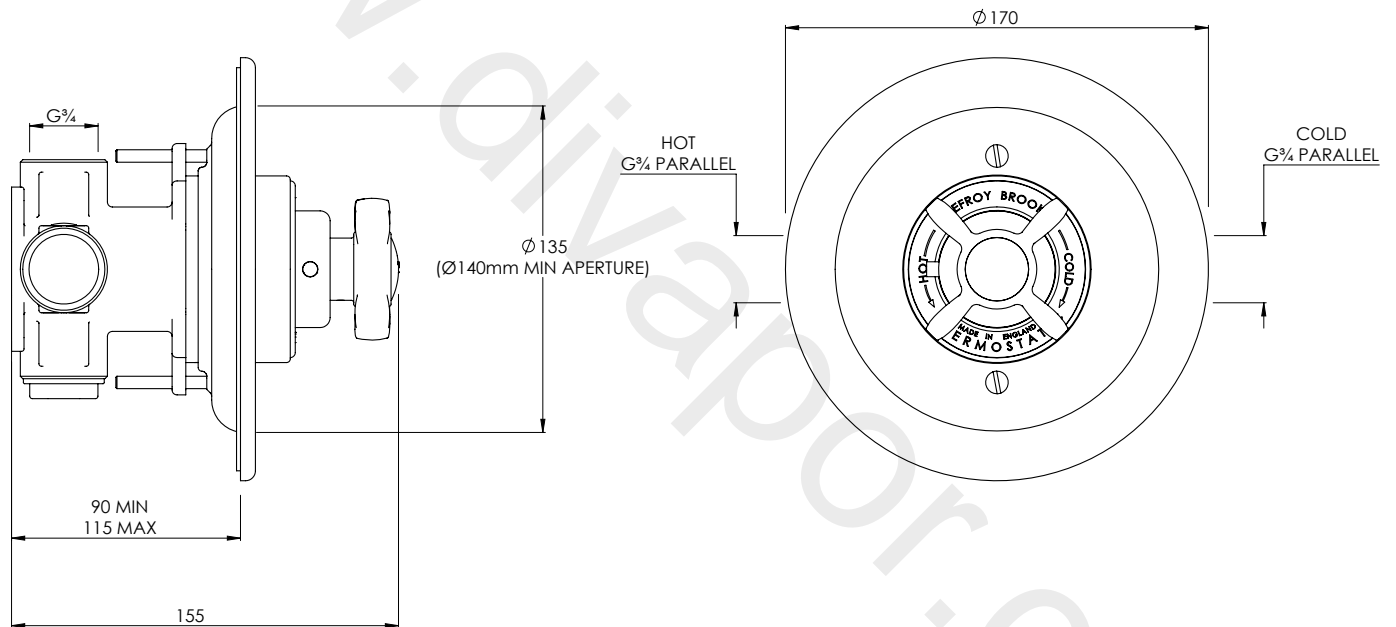

LEFROY BROOKS

IBROC HOUSE ESSEX ROAD
HODDESDON HERTS EN11 0QS UK
T: +44 (0)1992 708 316 F: +44 (0)1992 708 317

GD8800

GODOLPHIN ARCHIPELAGO THERMOSTATIC SHOWER
VALVE

DIMENSIONAL DATA SHEET

DATE: 23/01/2020

REVISION: E

COPYRIGHT © LBIP LTD. ALL RIGHTS RESERVED

DIMENSIONS IN MILLIMETRES

WHILST EVERY EFFORT IS MADE TO ENSURE THE ACCURACY OF THESE DATA SHEETS THEY ARE SUBJECT TO CHANGE WITHOUT NOTICE AS PART OF THE COMPANY'S PRODUCT DEVELOPMENT PROCESS