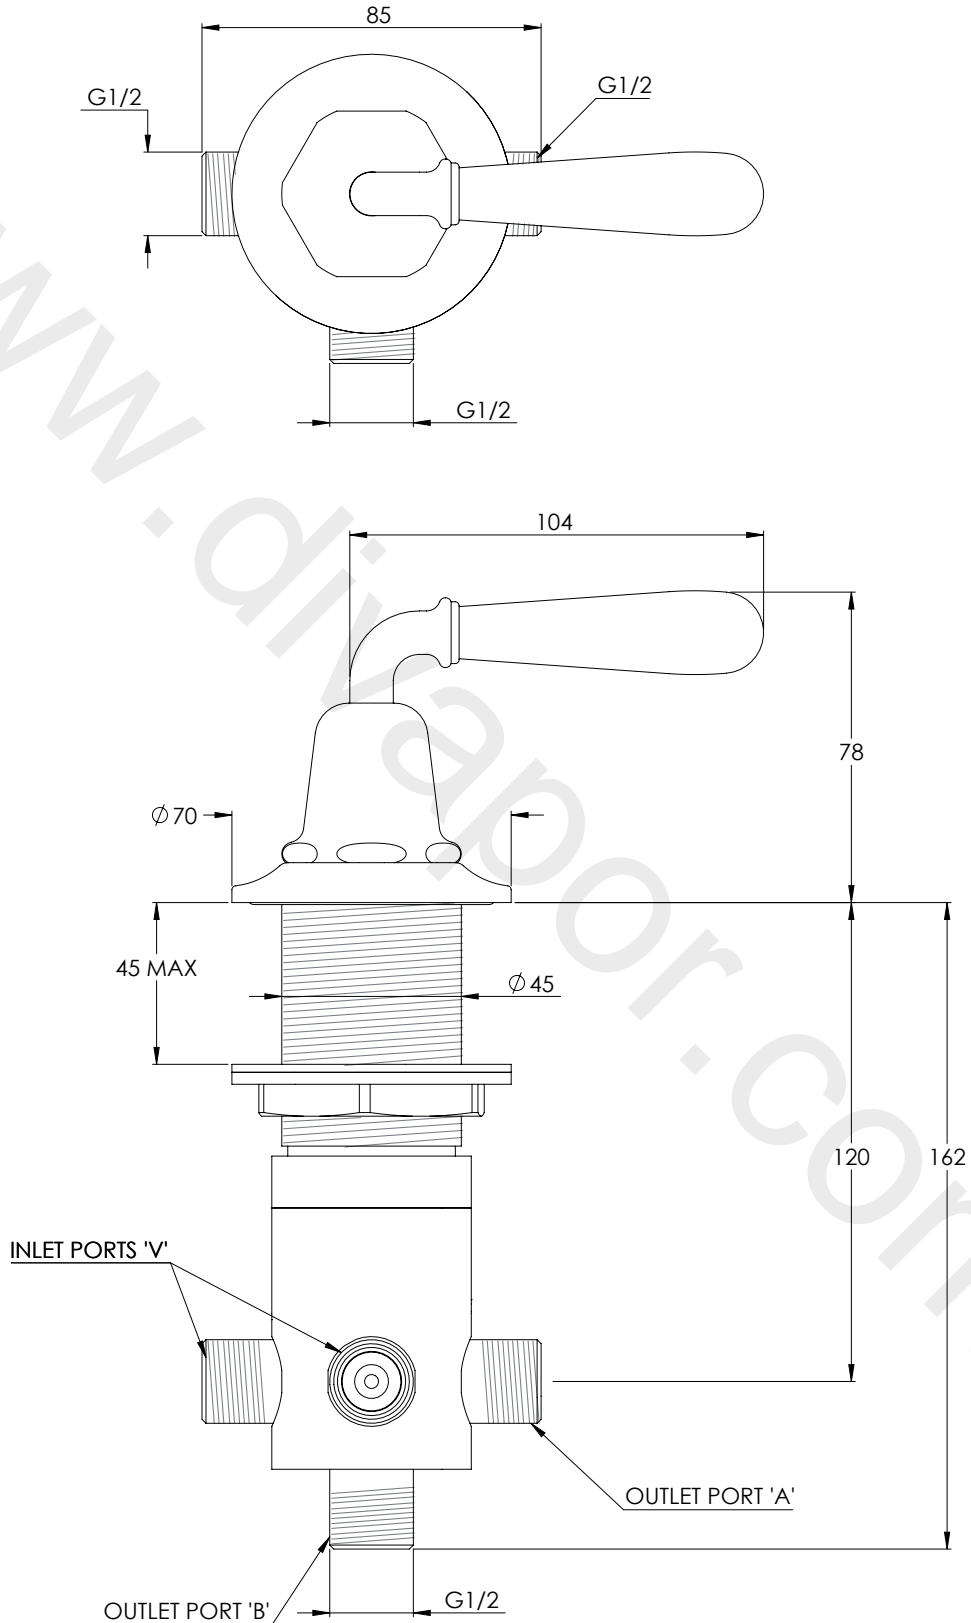

LEFROY BROOKS

IBROC HOUSE ESSEX ROAD
HODDESDON HERTS EN11 0QS UK
T: +44 (0)1992 708 316 F: +44 (0)1992 708 317

FM1650

LA CHAPELLE METAL TORPILLE LEVER DECK
MOUNTED 'TWO-WAY' DIVERTER

DIMENSIONAL DATA SHEET

DATE: 06/08/2021

REVISION: A

DIMENSIONS IN MILLIMETRES

WHILST EVERY EFFORT IS MADE TO ENSURE THE ACCURACY OF THESE DATA SHEETS THEY ARE SUBJECT TO CHANGE WITHOUT NOTICE AS PART OF THE COMPANY'S PRODUCT DEVELOPMENT PROCESS