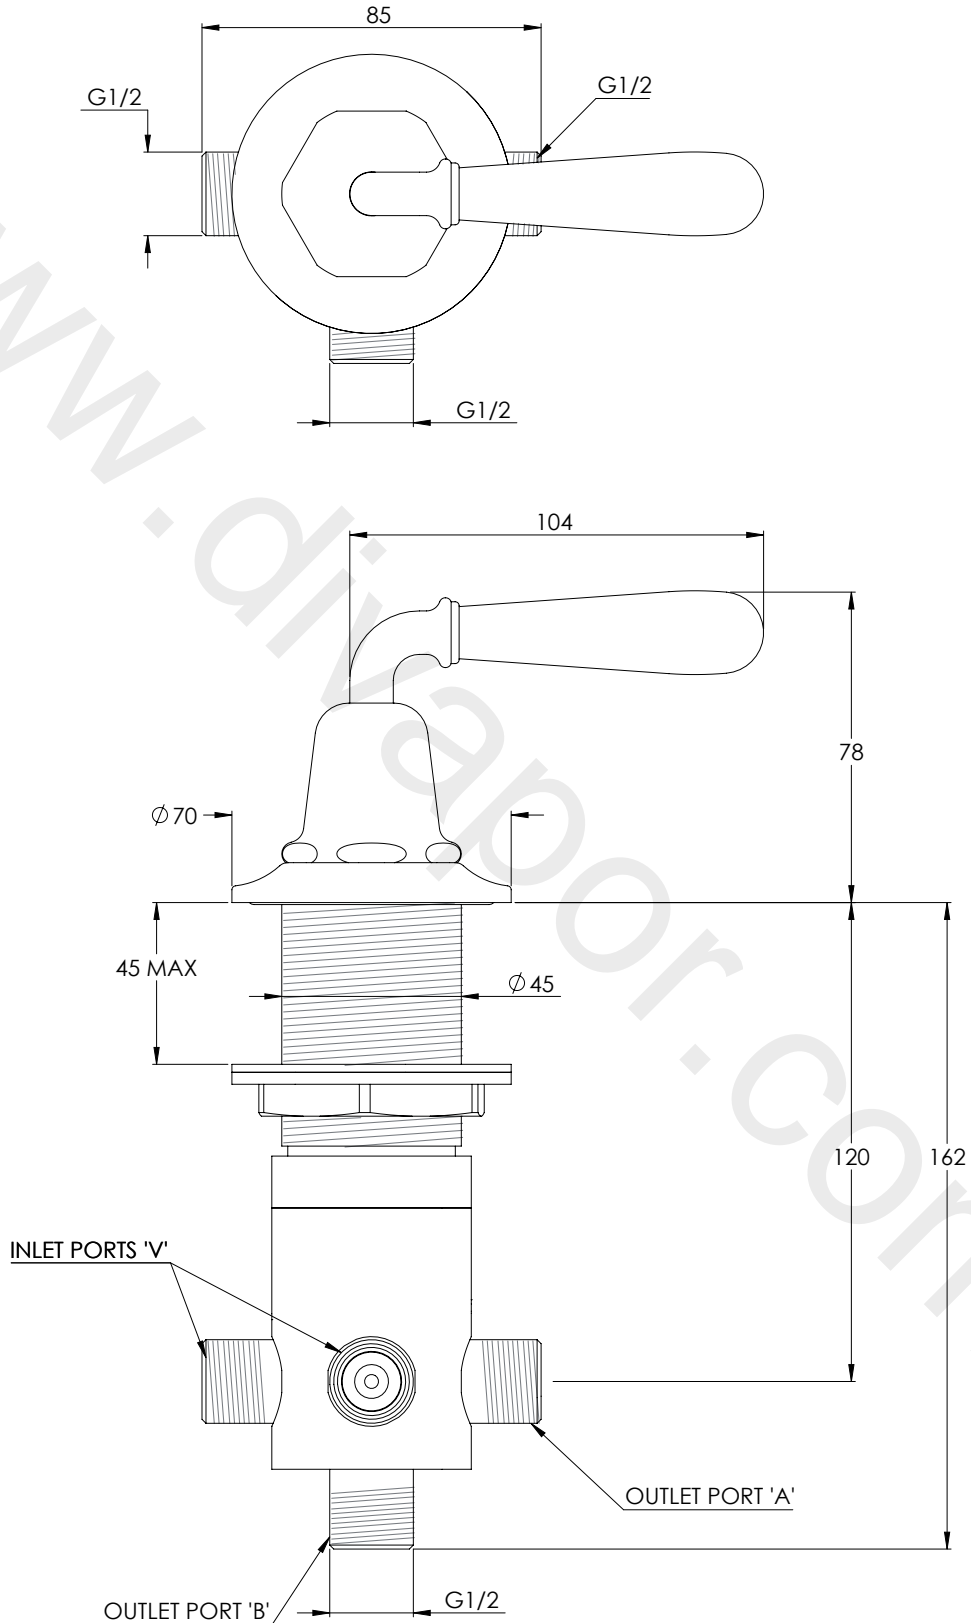

LEFROY BROOKS

IBROC HOUSE ESSEX ROAD
HODDESDON HERTS EN11 0QS UK
T: +44 (0)1992 708 316 F: +44 (0)1992 708 317

FW1650

LA CHAPELLE WHITE TORPILLE LEVER DECK
MOUNTED 'TWO-WAY' DIVERTER

DIMENSIONAL DATA SHEET

DATE: 06/08/2021

REVISION: A

DIMENSIONS IN MILLIMETRES

WHILST EVERY EFFORT IS MADE TO ENSURE THE ACCURACY OF THESE DATA SHEETS THEY ARE SUBJECT TO CHANGE WITHOUT NOTICE AS PART OF THE COMPANY'S PRODUCT DEVELOPMENT PROCESS