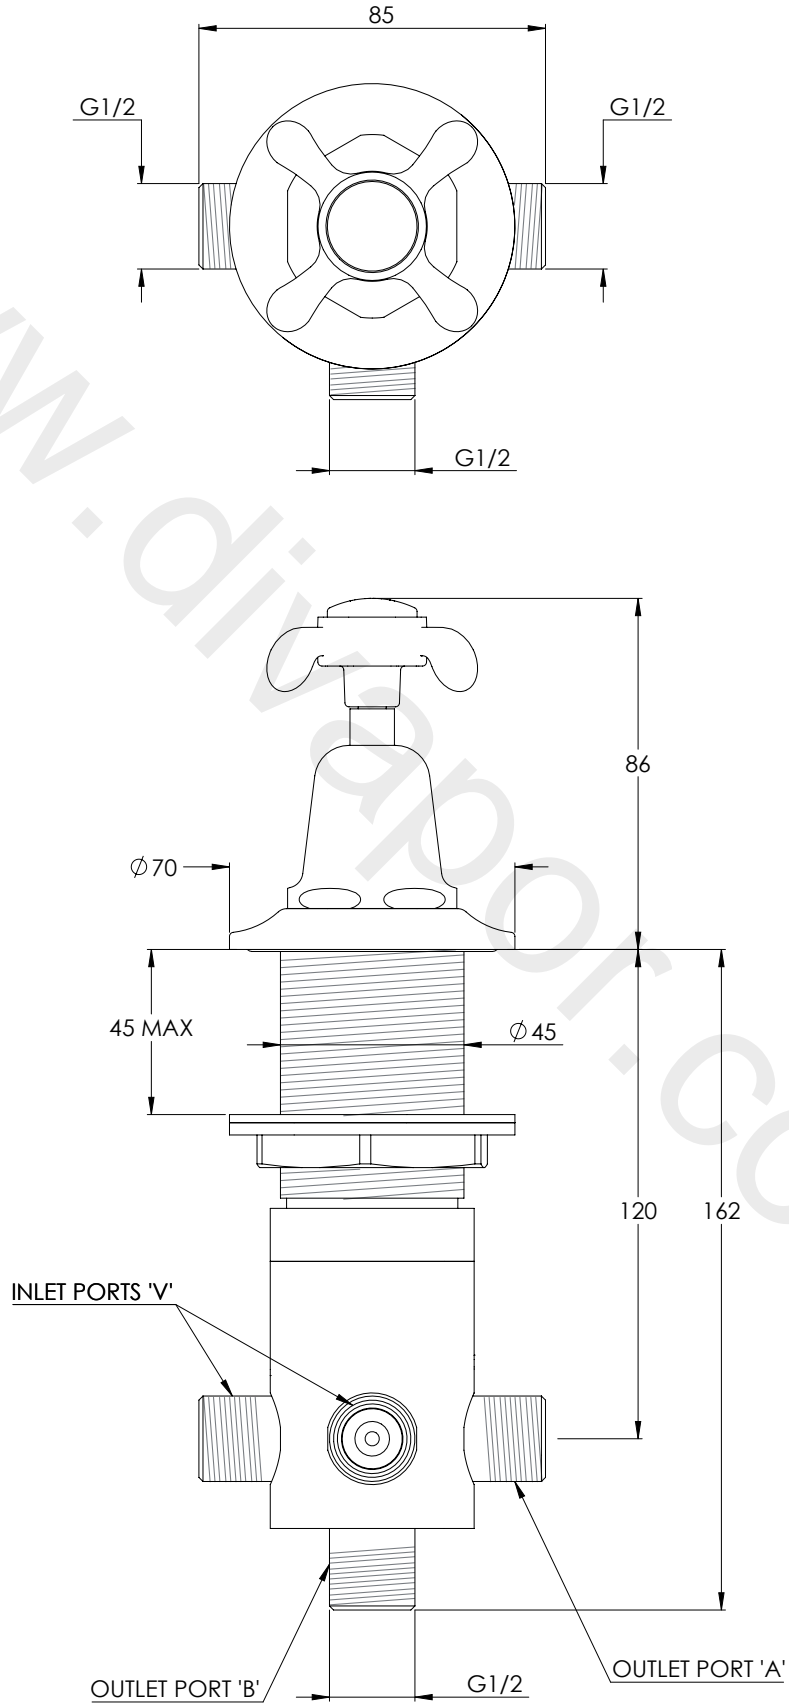

LEFROY BROOKS

IBROC HOUSE ESSEX ROAD
HODDESDON HERTS EN11 0QS UK
T: +44 (0)1992 708 316 F: +44 (0)1992 708 317

FH1650

LA CHAPELLE DECK MOUNTED 'TWO-WAY'
DIVERTER

DIMENSIONAL DATA SHEET

DATE: 06/08/2021

REVISION: A

DIMENSIONS IN MILLIMETRES

WHILST EVERY EFFORT IS MADE TO ENSURE THE ACCURACY OF THESE DATA SHEETS THEY ARE SUBJECT TO CHANGE WITHOUT NOTICE AS PART OF THE COMPANY'S PRODUCT DEVELOPMENT PROCESS