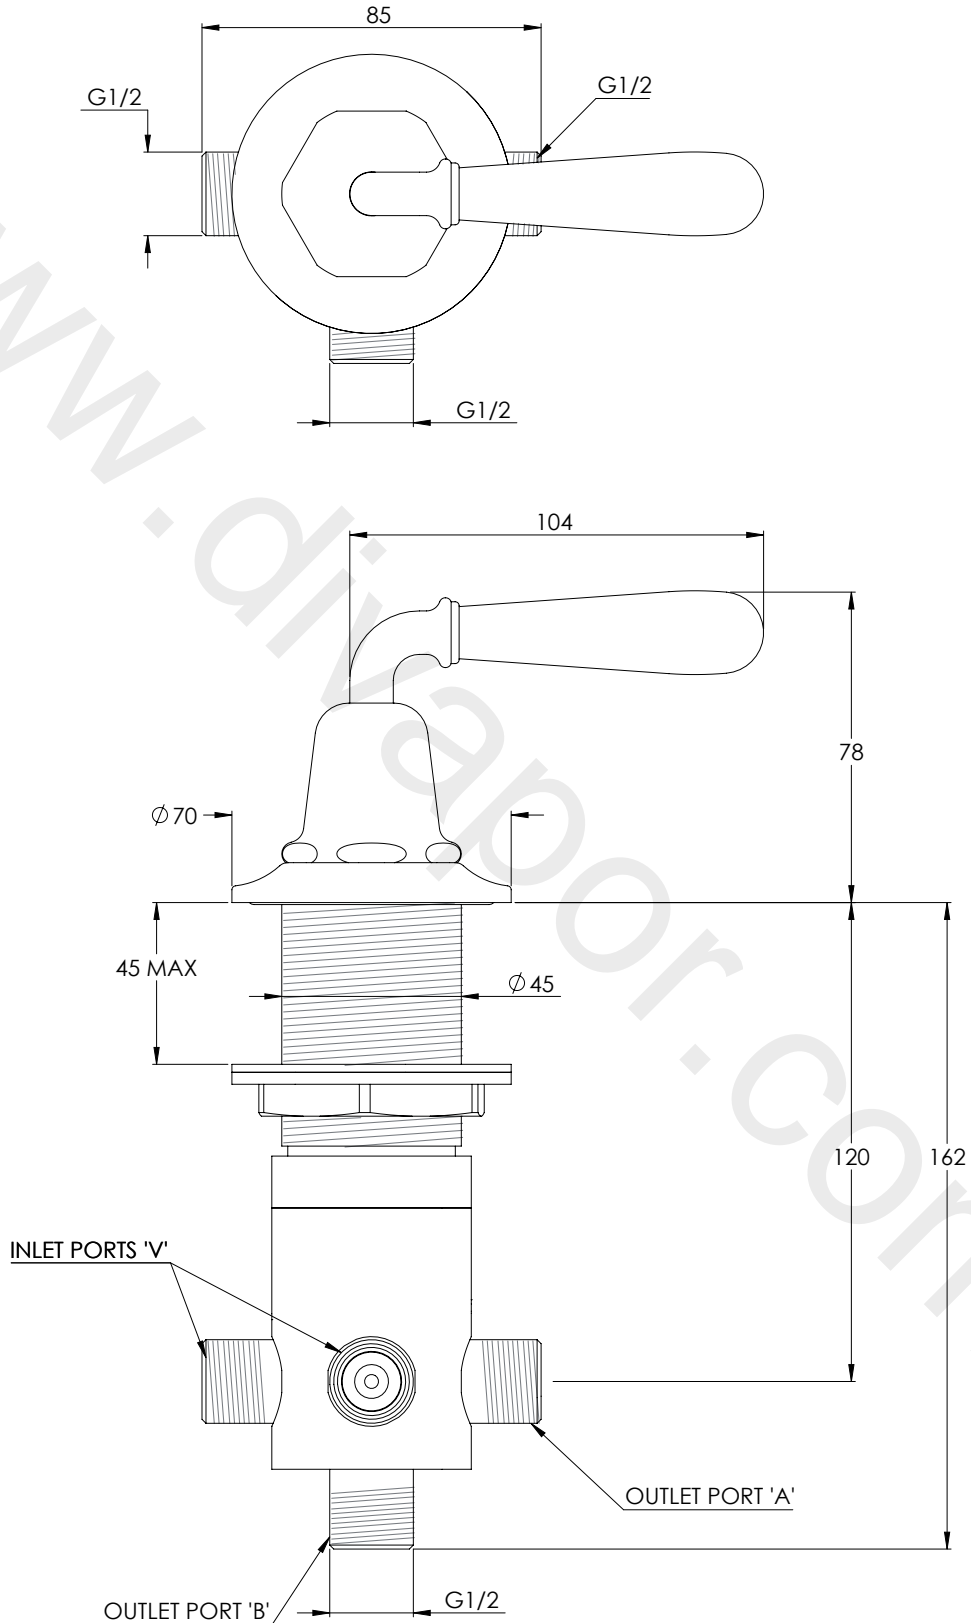

LEFROY BROOKS

IBROC HOUSE ESSEX ROAD
HODDESDON HERTS EN11 0QS UK
T: +44 (0)1992 708 316 F: +44 (0)1992 708 317

FB1650

LA CHAPELLE BLACK TORPILLE LEVER DECK
MOUNTED 'TWO-WAY' DIVERTER

DIMENSIONAL DATA SHEET

DATE: 06/08/2021

REVISION: A

DIMENSIONS IN MILLIMETRES

WHILST EVERY EFFORT IS MADE TO ENSURE THE ACCURACY OF THESE DATA SHEETS THEY ARE SUBJECT TO CHANGE WITHOUT NOTICE AS PART OF THE COMPANY'S PRODUCT DEVELOPMENT PROCESS