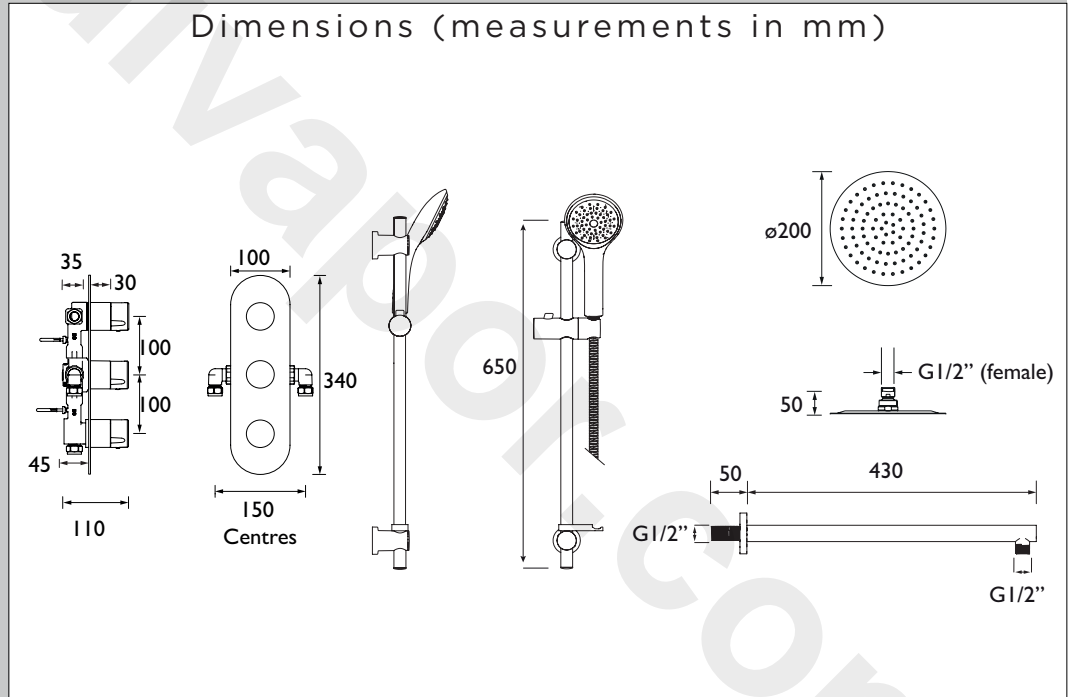

Product Certifications:

For more products, visit our website:
<http://www.bristan.com>

Flow Rates (l/min)						
System Pressure (bar)	0.2	0.5	1	2	3	5
Outlet 1	9.2	14.6	20.1	29.2	35.8	46.2
Outlet 2	9.3	14.7	20.8	29.4	36	46.5

TECHNICAL
DATA
SHEET

BRISTAN
TAPS & SHOWERS

D2