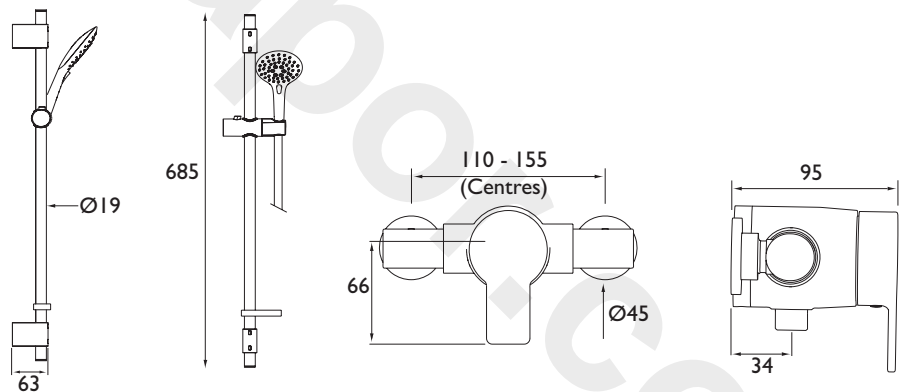

EXD SHXAR C

EXODUS Shower Range Exodus Thermostatic Exposed Single Control Mini Valve With Adjustable Riser Chrome

Specification	
Style:	Contemporay
Finish/Colour:	Chrome
Main Construction Material:	Brass
No of Controls:	1
Shower Type:	Sequential
Shower Head Type:	Multifunction
Valve/Cartridge Type:	Sequential Cartridge
Maximum Hot Water Supply Temperature °C:	80
Dynamic Pressure Range: (bar)	Min. 0.2, Max 5.0
Maximum Static Pressure: (bar)	10
Plumbing System Suitability:	All - Ideally balanced
Flow Type:	N/A
Flow Rate (Open Outlet)	9.1
Connection Inlet:	15mm Compression Elbows
Connection Outlet:	1/2" BSP
Isolation Valve Included:	No
Check Valve Included:	Yes

Features:

- Single sequential control for both temperature and flow
- Adjustable inlet centres mean you can use existing pipework with centres between 110mm and 155mm
- Automatic shutoff in the event of hot or cold water supply failure
- Check valves and serviceable filters as standard

Product Certifications:

WRAS Cert. No.: 1806065
WRAS Expiry Date: 30/06/2023

Dimensions (measurements in mm)

Flow Rates (l/min)

System Pressure (bar)	0.5	1	2	3	4	5
Through Handset (mixed)	5.7	7.8	8.8	9.1	9.4	9.3

TECHNICAL
DATA
SHEET

BRISTAN
TAPS & SHOWERS

D2