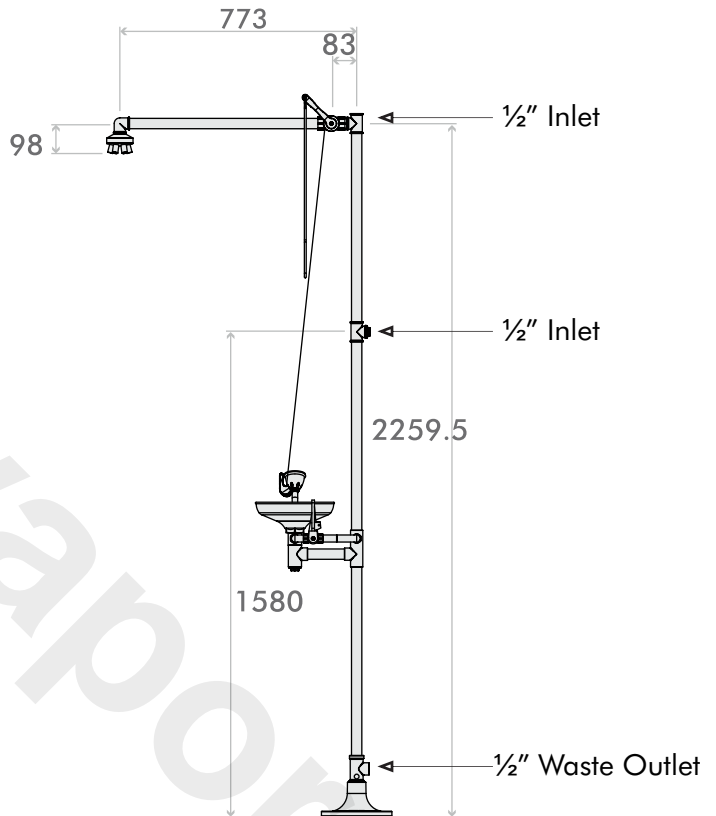

emergency wash stations - emergency overhead shower

- Easy pull handle
- Large paddle lever
- Available in 2 colours
- Dust covers on eye wash
- Combined shower with eye wash station

emergency overhead shower
and eye wash station
- red
ES11037ORD

Technical specification

- MIN OPERATING PRESSURE: 2 BAR DYNAMIC
- WATER TEMPERATURE: 15°C - 35°C
- CONNECTIONS: G $\frac{1}{2}$ " CONNECTED TO MAINS DRINKING WATER

Product Range

Description	Code
Emergency overhead shower with eye wash station - red	ES110037ORD
Emergency overhead shower with eye wash station - green	ES1100370GR