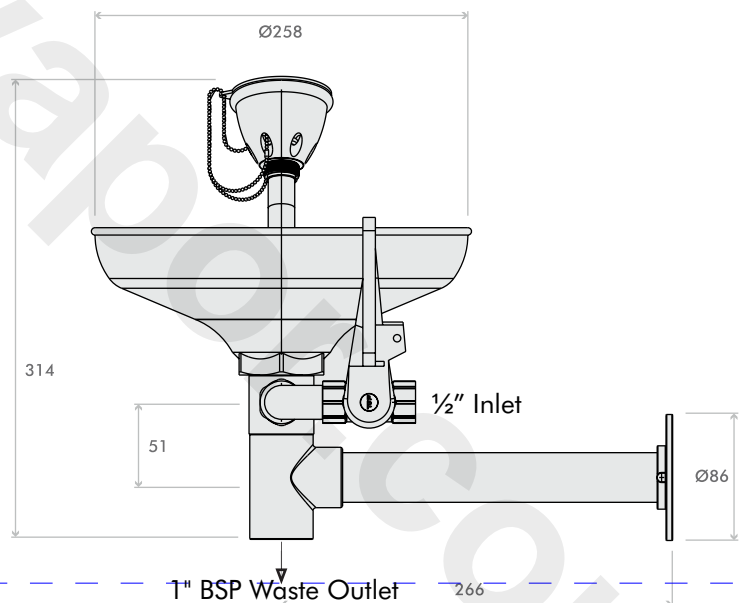

emergency wash stations - emergency eye wash station

- Available in 2 colours
- Large paddle handle
- Dust covers on eye wash
- Concealed water entry
- Wall mounted

emergency eye wash station - red
ES1100300RD

Product Range

Description	Code
emergency eye wash station - wall mounted - red	ES1100300RD
emergency eye wash station - wall mounted - green	ES1100300GR

Technical specification

- MIN OPERATING PRESSURE: 2 BAR DYNAMIC
- WATER TEMPERATURE: 15°C - 35°C
- CONNECTION: G $\frac{1}{2}$ "
- CONNECTED TO MAINS DRINKING WATER