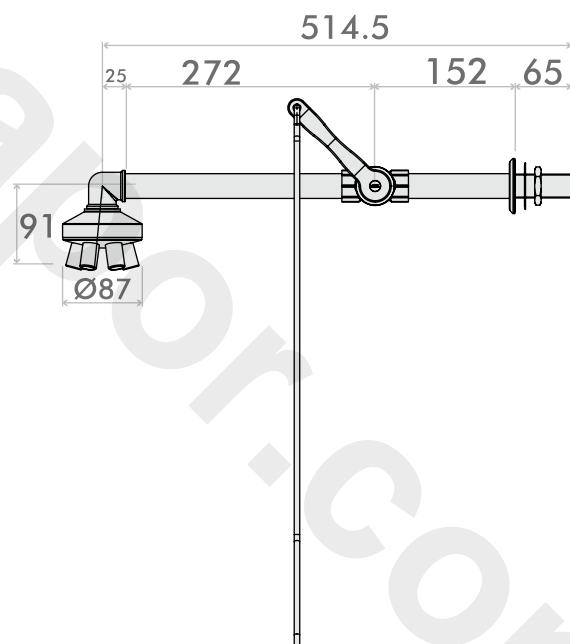

## emergency wash stations - emergency overhead shower

- Available in 2 colours
- Large triangle handle
- Easy pull handle
- Concealed water entry

emergency overhead shower  
with pull lever  
- red  
ES1100150RD

emergency overhead shower with pull lever - green	ES1100150GR
--	-------------

emergency overhead shower with pull lever - red	ES1100150RD
--	-------------

### Technical specification

- MIN OPERATING PRESSURE: 2 BAR DYNAMIC
- WATER TEMPERATURE: 15°C - 35°C
- CONNECTIONS: G 3/4" CONNECTED TO MAINS DRINKING WATER

E&OE  
07/2016