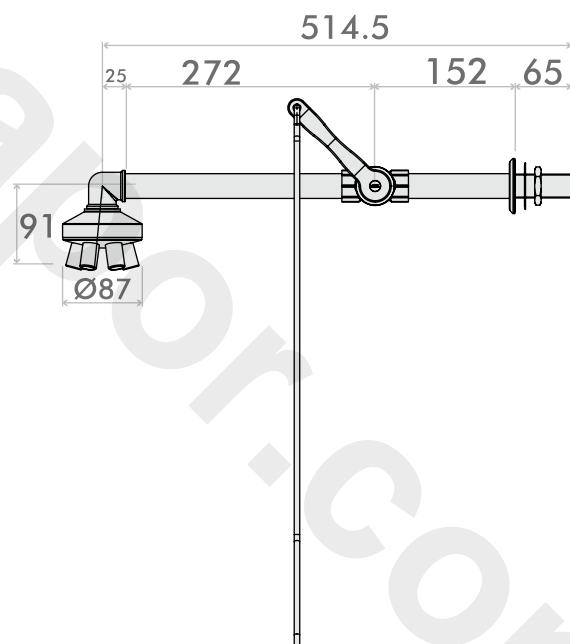

emergency wash stations - emergency overhead shower

- Available in 2 colours
- Large triangle handle
- Easy pull handle
- Concealed water entry

emergency overhead shower with pull lever - green	ES1100150GR
--	-------------

emergency overhead shower with pull lever - red	ES1100150RD
--	-------------

emergency overhead shower
with pull lever
- red
ES1100150RD

Technical specification

- MIN OPERATING PRESSURE: 2 BAR DYNAMIC
- WATER TEMPERATURE: 15°C - 35°C
- CONNECTIONS: G 3/4" CONNECTED TO MAINS DRINKING WATER