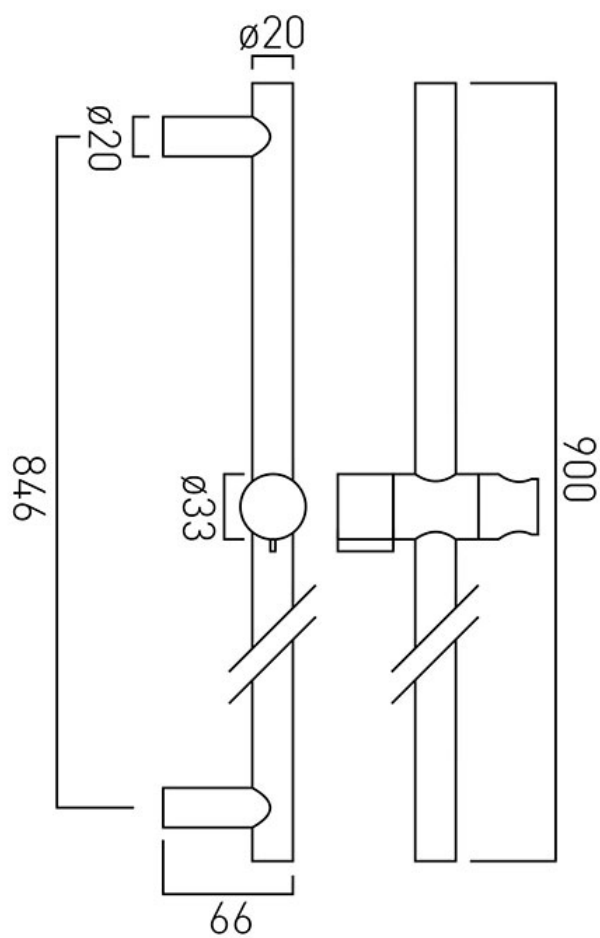

SPECIFICATION SHEET

COLLECTION: ELEMENTS

PRODUCT CODE: ELE-SR/900-C/P

DESCRIPTION:

Elements
contemporary slide rail
with twist control
805mm slide rail
900mm overall rail length

FINISH:

Chrome

tel: 01934 744466
email: sales@vado.com
www.vado.com

where inspiration flows
taps | showering | accessories

TECHNICAL DRAWING

COLLECTION: ELEMENTS

PRODUCT CODE: ELE-SR/900-C/P

tel: 01934 744466
email: sales@vado.com
www.vado.com

where inspiration flows
taps | showering | accessories