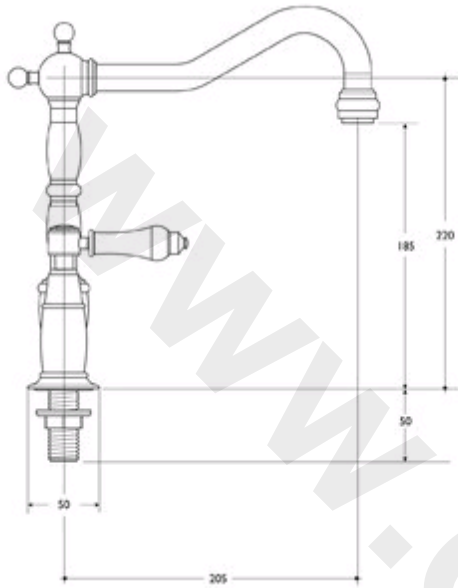

<p>

Ref.	Description	Part No.
1	Spout complete	E960032NU
2	Spout repair kit	E960375NU
3	Handles complete - pair	E960031AA
3a	Handle fixing screw	E918322NU
4	Handle indices - kit	S960154AA
5	Shrouds - pair	E960030AA
6	O Ring - Base Flange	S960094AA
7	1/2 TX CERAMIC DISC CARTRIDGE A/CL CLOSE (was listed as A954361NU11)	-
8	1/2 TX CERAMIC DISC CARTRIDGE CL CLOSE (was listed as A954360NU11)	-
7&8	Pair of cartridges - E950318NU & E950319NU	S960032NU
9	Backnuts	EESM40700067
10	REPLACEMENT 1/2" BRASS BACKNUT	E960112NU
11	Flow straightener	A961625AA