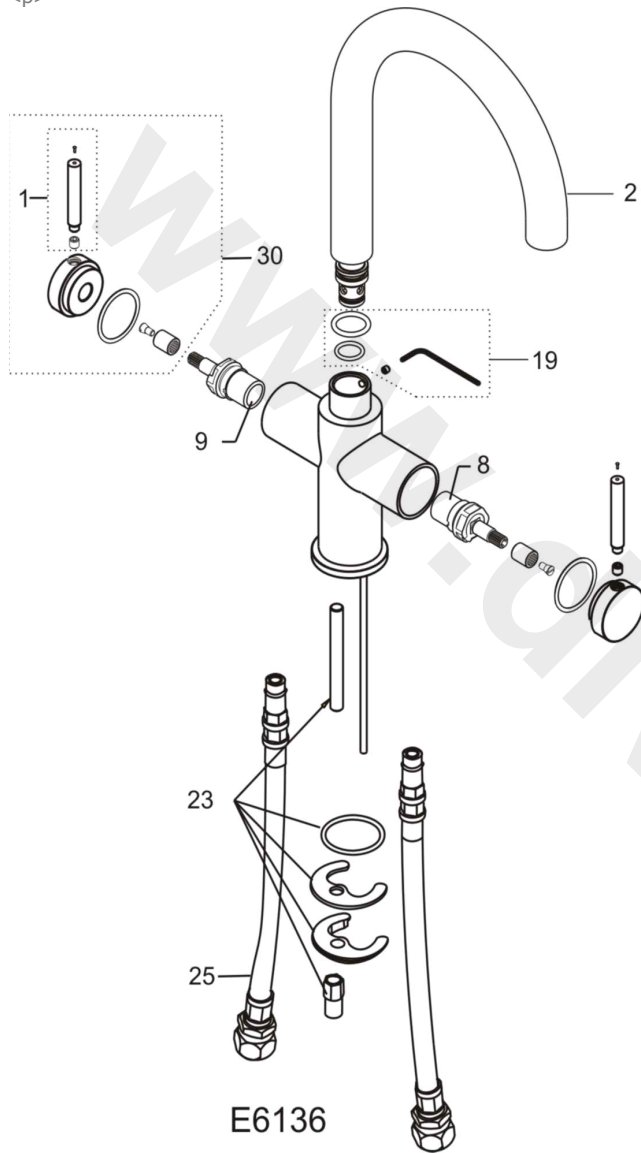

IDEAL-STANDARD BRASSWARE AFFINITY E6136 Kitchen 1 hole mixer lever handles twin flow

<p>

E6136

| Ref. | Description |
|------|--|
| 1 | Affinity/Alchemy DC LVR hdl pin kit |
| 2 | Affinity twinflow kitchen spout complete |
| 8 | 1/2 SE ceramic disc cartridge cl close (hot) |
| 9 | 1/2 SE ceramic disc cartridge a/cl close (cold) |
| 9a | 1/2 SE CERAMIC DISC CARTRIDGES - PAIR ** SPARES ** |
| 19 | Affinity/Alchemy twinflow spout repair kit |
| 23 | Fixing kit |
| 25 | Flexible inlet tails |
| 30 | Affinity/Alchemy 1/2" LV hdl complete pr |
| 89 | 1/2 SE CERAMIC DISK INTERNALS PACK |

| Part No. |
|-----------|
| E960039AA |
| E960035-- |
| E960583NU |
| E960582NU |
| S960025NU |
| E960005AA |
| E950607NU |
| S960172NU |
| E960038AA |
| S960025NU |

NB -- colour/finish options

Chrome = AA
Satin chrome = GN