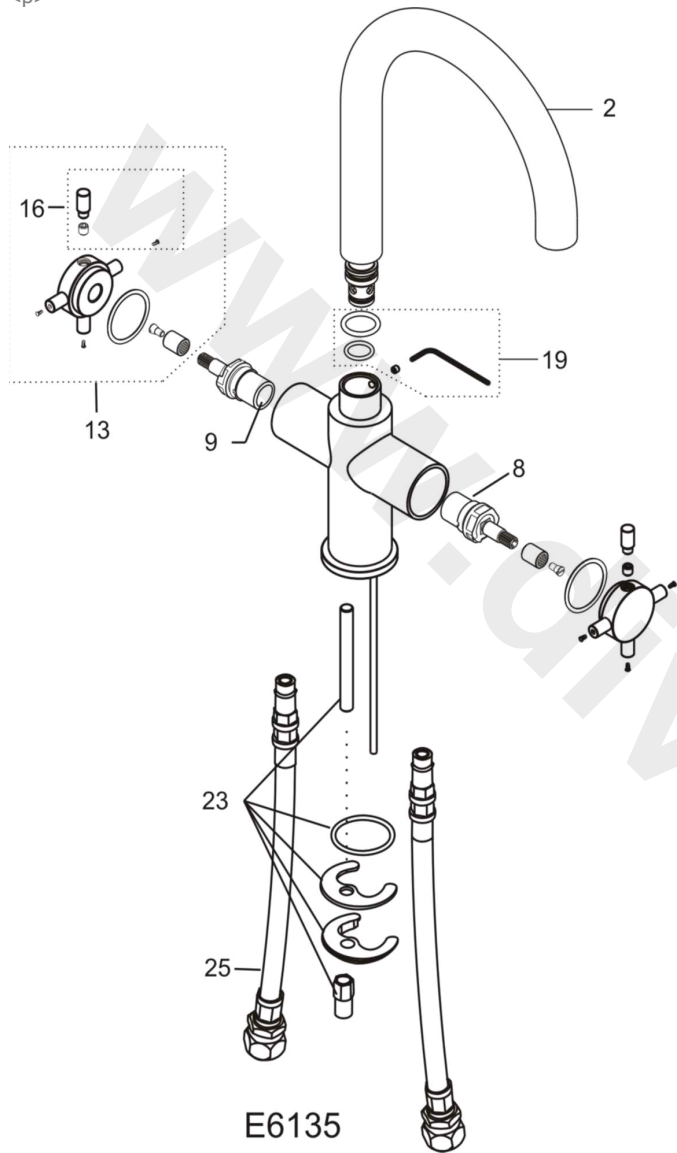

IDEAL-STANDARD BRASSWARE AFFINITY E6135 Kitchen 1 hole mixer X handles twin flow

<p>

Ref.	Description
2	Affinity twinflow kitchen spout complete
8	1/2 SE ceramic disc cartridge cl close (hot)
9	1/2 SE ceramic disc cartridge a/cl close (cold)
9a	1/2 SE CERAMIC DISC CARTRIDGES - PAIR ** SPARES **
13	Affinity/Alchemy 1/2" X hdl complete pr Chrome
13a	Affinity/Alchemy 1/2" X hdl complete single Satin Chrome
16	Affinity/Alchemy DC X handle pin kit
19	Affinity/Alchemy twinflow spout repair kit
23	Fixing kit
25	Flexible inlet tails
8&9	1/2 SE CERAMIC DISK INTERNALS PACK

Part No.
E960035--
E960583NU
E960582NU
S960025NU
E960036AA
E950022GN
E960037NU
E960005AA
E950607NU
S960172NU
S960025NU

NB -- colour/finish options

Chrome = AA
Satin chrome = GN