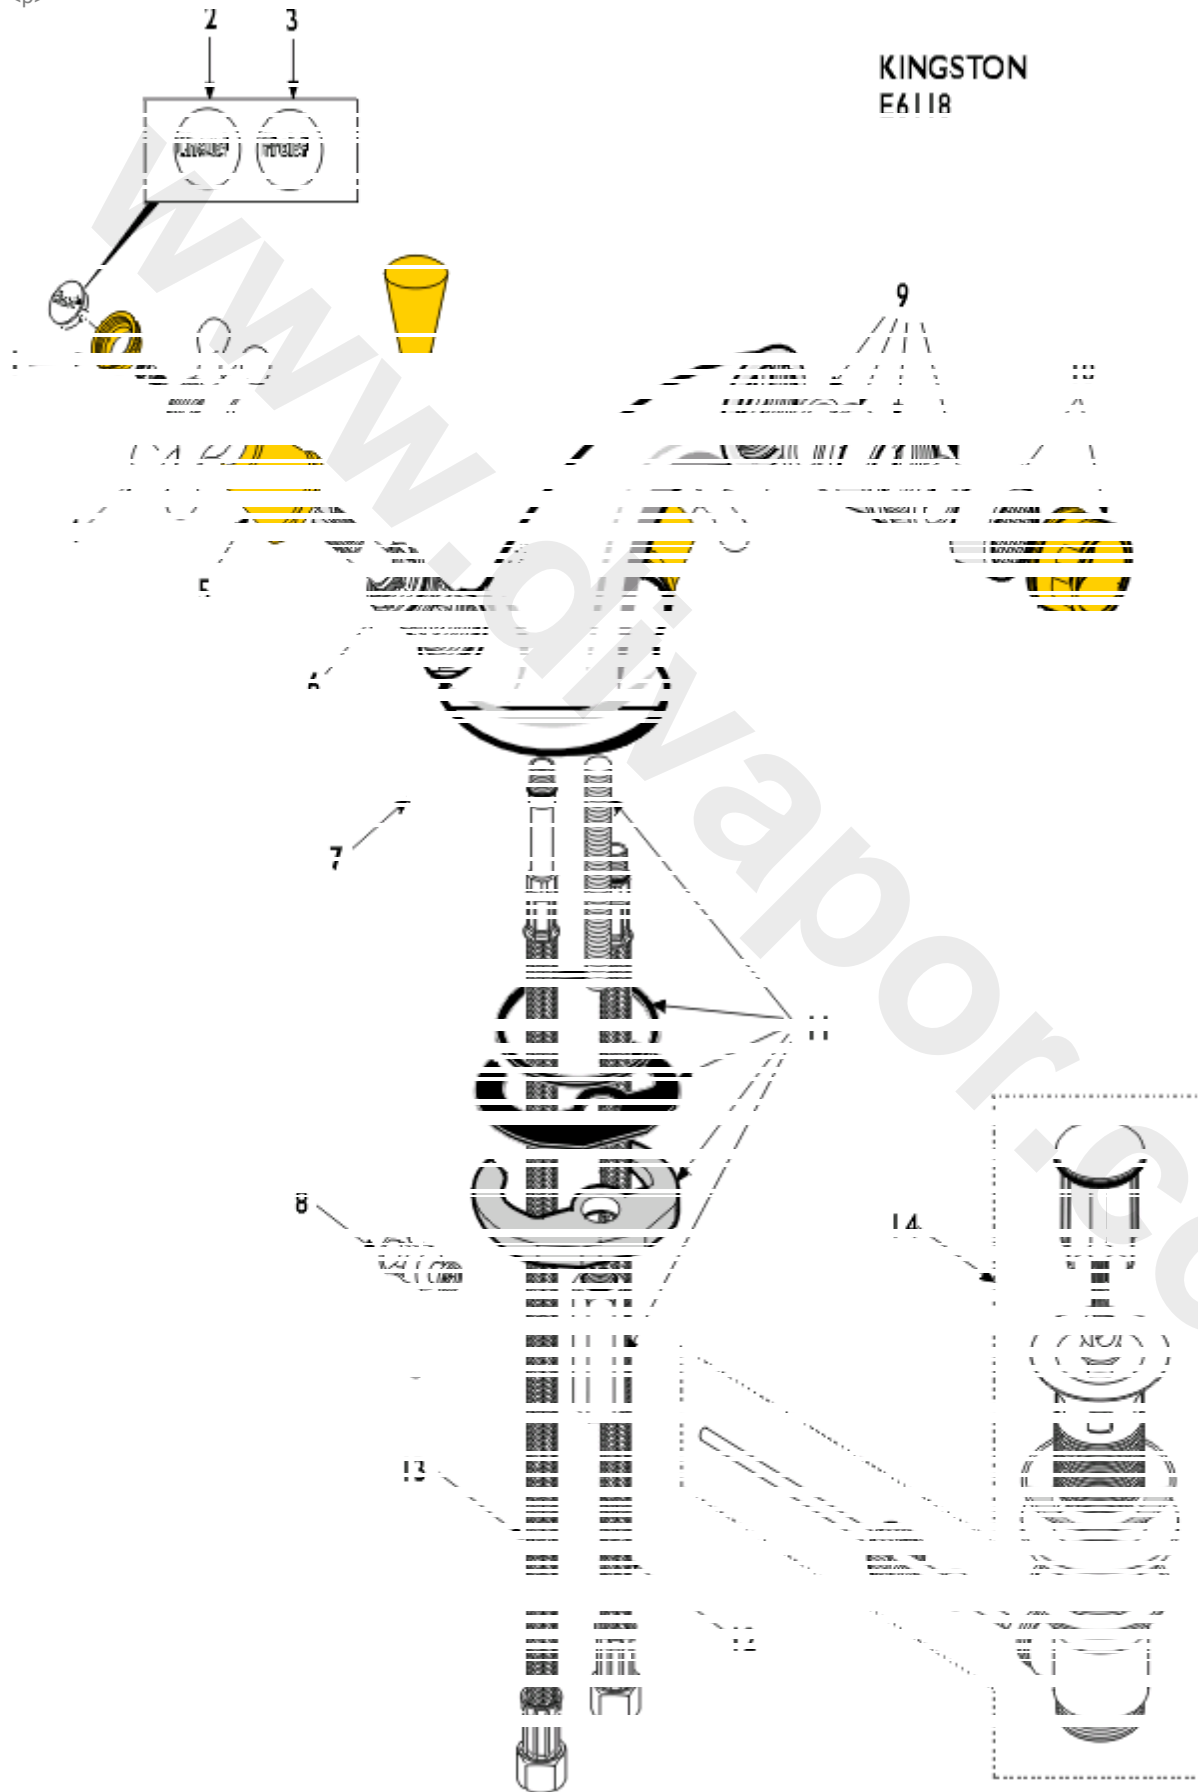

<p>

Ref.	Description	Part No.
1	Handle Indice Housing	E909649--
2	Chaud Index	93082400
3	Froid Index	93082500
4	Handle	E908791--
5	Valve cover	E907775--
6a	½" valve (hot)	E950775NU
6b	½" valve (cold)	E950776NU
7a	Pop-up Knob	E908800AA11
7g	Pop-up knob Gold	E908800AZ
7c	Vertical pop-up rod	E960540NU
8	Pop-up rod fixing clip	A963404NU
9	Parabolic spray	A960063--
10	Neoparl nozzle complete	A923787--
11	Fixing kit complete	E950607NU
12	Flexible tail pipe single (short)	93082600
13	Flexible tail pipe single (short)	93082600
14	Pop up waste complete	E950612--

NB -- colour/finish options

Chrome = AA

Light Gold = AZ

www.divapor.com