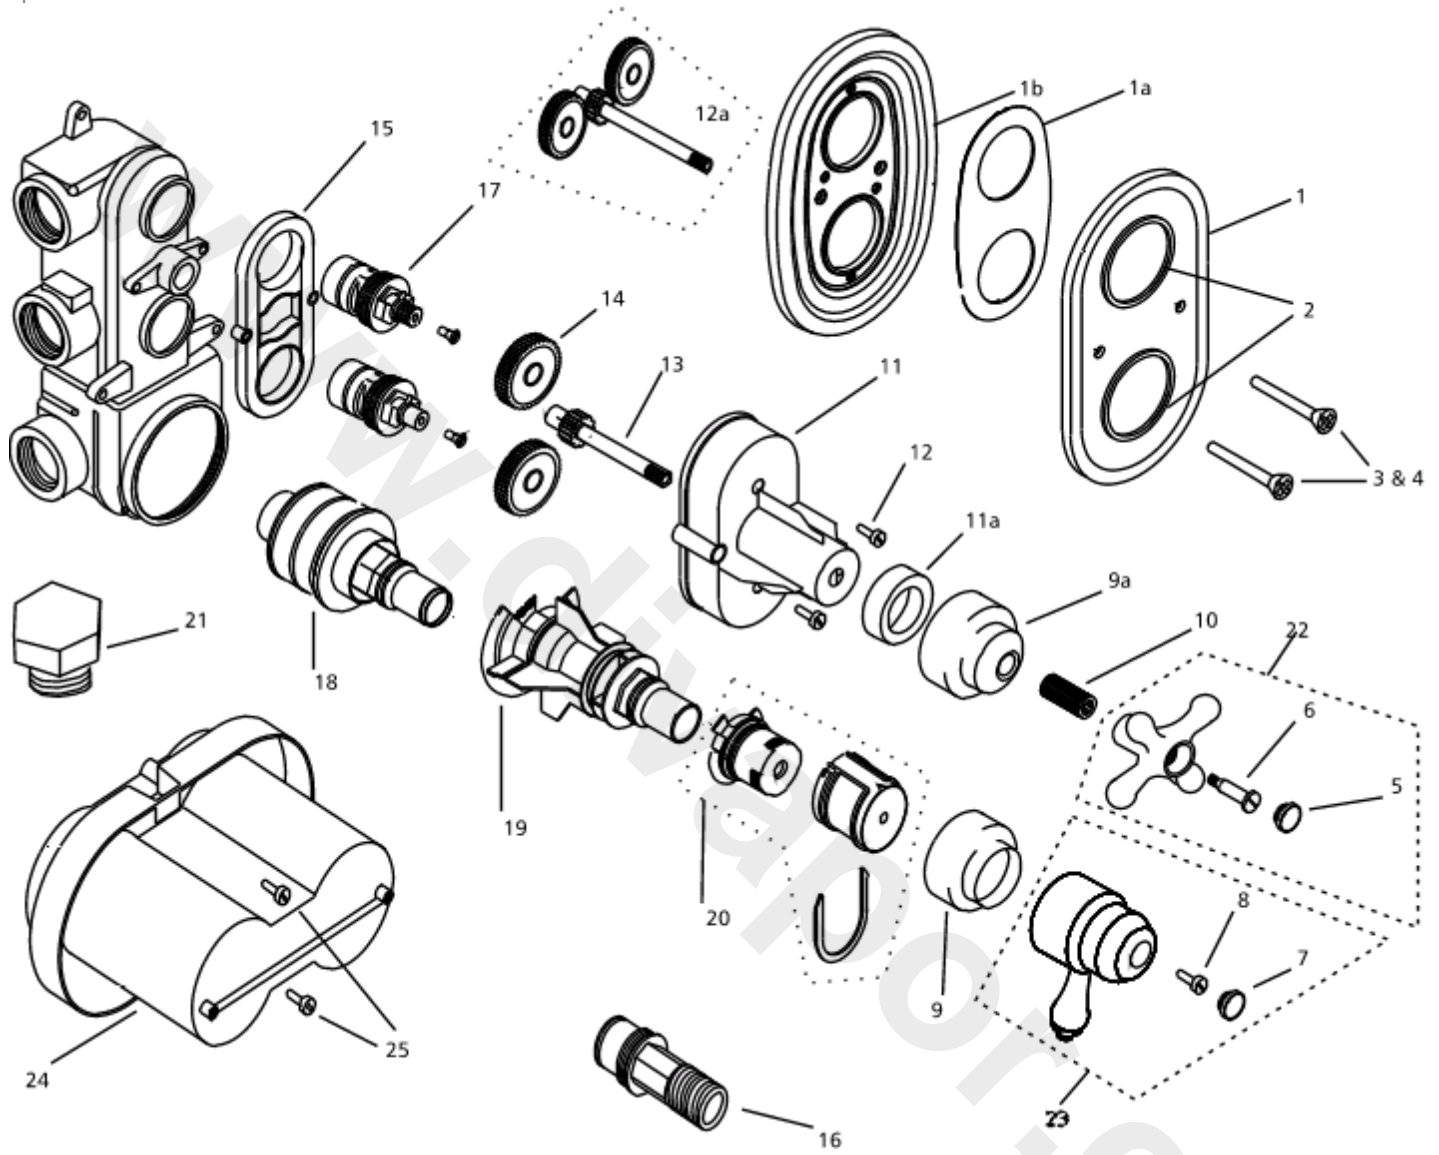

<p>

Ref.	Description	Part No.
1	Cover plate complete (old style) ** ALL FINISHES EXCEPT CHROME**	A963066--
1cp	Cover plate complete (old style) Chrome	A953154AA11
1a	New style front cover plate	A963619--
1b	New style back cover plate	A963617--
2	Cover plate sealing rings	A962601--
3	Cover plate fixing screws 50 mm (gold 83) need to orderx2	A918434--
4	Cover plate fixing screws 60 mm (gold 83) need to orderx2	A961160--
5	Volume control handle cap	L960215--
6	Volume control handle screw	A91842814
7	Temperature handle control cap	L960218--
8	Temperature handle control screw	A918416
9	Temperature control handle shroud	A962599--
9a	Volume control handle shroud	A907270--
10	Volume control handle insert	N058997NU
11	Gear box cover	-
11a	Gear box sealing washer	A911940
12	Gear box fixing screws	-
12a	Gear/clutch wheels complete	-
13	GEAR SPINDLE 60.5MM	A953164NU11
14	Gear/clutch wheels - pair	A960489NU
15	Gear box back plate	-
16	Flushing adaptor outlet	A962927NU
17	1/2" cartridge	A952501NU11
18	Thermostatic control cartridge	S960134NU
19	Temperature handle extension	A963649NU
20	Temperature adjustment carrier complete	A953957NU11
21	Blanking plug	A91855414
22	Volume control handle pack complete	E950848--
23	Temperature control handle pack complete	L960214--
24	Mounting template/plaster guide	A923146
26	Trad wall elbow - Chrome	A2405AA
26a	Trad wall elbow - Gold	E960116AZ
27	Shower Hose	E919593AA
28c	Showering station Chrome	E960546AA
28g	Showering station Gold	E907786AZ

NB -- colour/finish options

Chrome = AA
 Light Gold = AZ
 White - AC