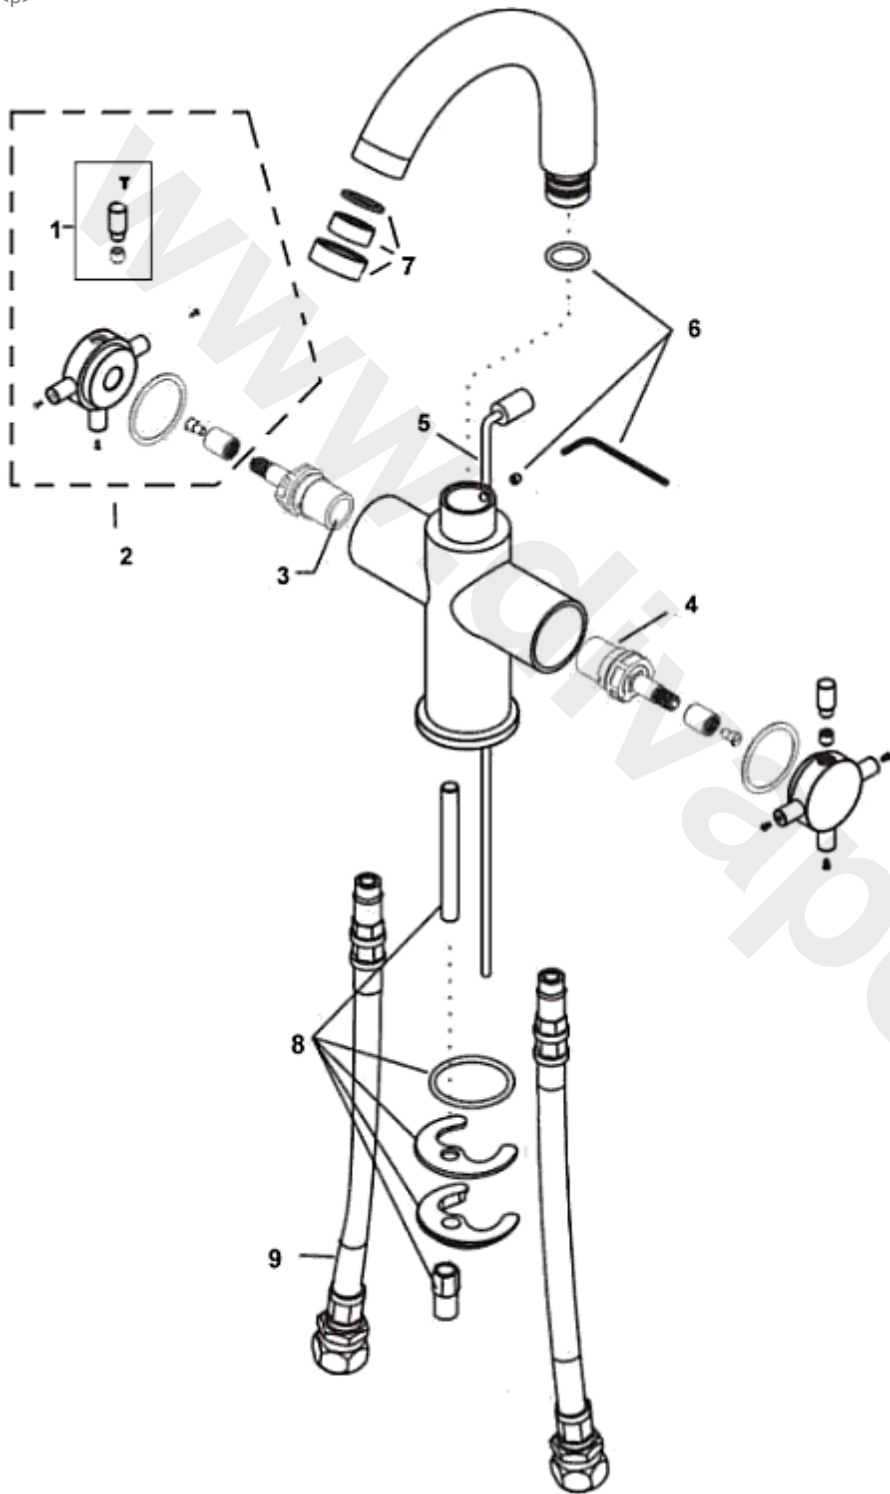

<p>

<b>Ref.</b>	<b>Description</b>	<b>Part No.</b>
1	Replacement Peg Pack including indices	E960037NU
2	Replacement Handle Pack	E960036AA
3	1/2 inch SE ceramic disc Clockwise Close	E960583NU
4	1/2 inch SE ceramic disc Anti Clockwise Close	E960582NU
4a	1/2 SE CERAMIC DISC CARTRIDGES - PAIR ** SPARES **	S960025NU
5	Pop up rod	E960192NU
5a	Pop-up knob	E908428AA11
6	Spout repair pack (o-rings, grease, allen key & grub screw)	E960005AA
7	23mm Flow Straightener (pre 2007)	E950655AA
7a	FLOW STRAIGHTENER M24 X 1 & KEY (New from 2007)	A960412NU
7b	Aerator (suitable for post 2007 spouts)	A960386NU
8	Tail Fixing Set	E950607NU
9	Tail ( singular)	S960172NU
10	Replacement spout (M24 version)	A962255AA

**NB -- colour/finish options**

Chrome = AA

www.divapor.com