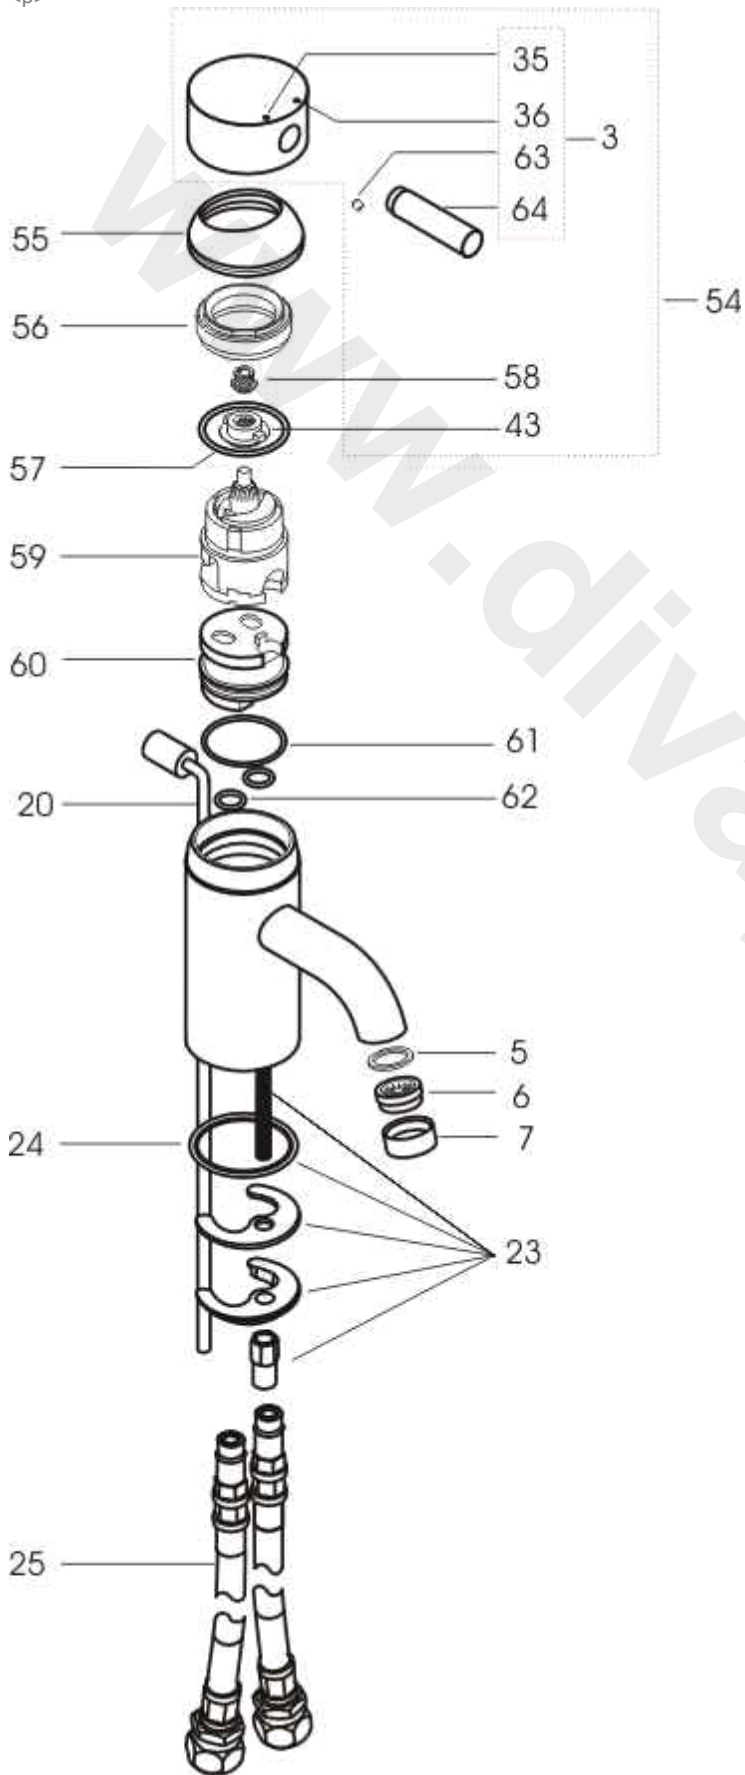

<p>

<b>Ref.</b>	<b>Description</b>	<b>Part No.</b>
3	-	-
5	RUBBER WASHER 1.6mm THICK	-
6	FLOW STRAIGHTENER (M23 - till 2007)	E950655AA
6a	Aerator (suitable for post 2007 fittings)	A960386NU
6b	FLOW STRAIGHTENER M24 X 1 & KEY (New from 2007)	A960412NU
7	FLOW STNR HOUSING	E907001--
19	POP-UP KNOB	E908428AA11
20	POP-UP ROD	E960192NU
23	FIXING KIT	E950607NU
24	O'RING (BASE SEAL)	E912720NU
25	INLET HOSE	S960172NU
35/36	INDICATOR PIN PACK	S960059NU
43	DRIVE INSERT	E91810420
54	HANDLE COMPLETE	E960692AA
55	SHROUD	E907795AA
56	LOCKING NUT	A906068AT
57	O'RING (CARTRIDGE)	A962715NU
58	RETAINING NUT	E906002NU
59	SMALL MULTIPORT CARTRIDGE	A962985NU
59a	Crescent shaped temperature limit stop	A962984NU
60	PORT ADAPTOR	A904629
61	O'RING (PORT ADAPTOR BODY)	E960621NU
62	O'RINGS (PORT ADAPTOR BASE X2 OFF)	93084900
63	M4 GRUB SCREW S/S	E91830267
64	LEVER HANDLE PEG (CHROME)	E960042NU

**NB -- colour/finish options**

Chrome = AA  
Gold = AZ  
Ultra Steel = GN

www.divapor.com