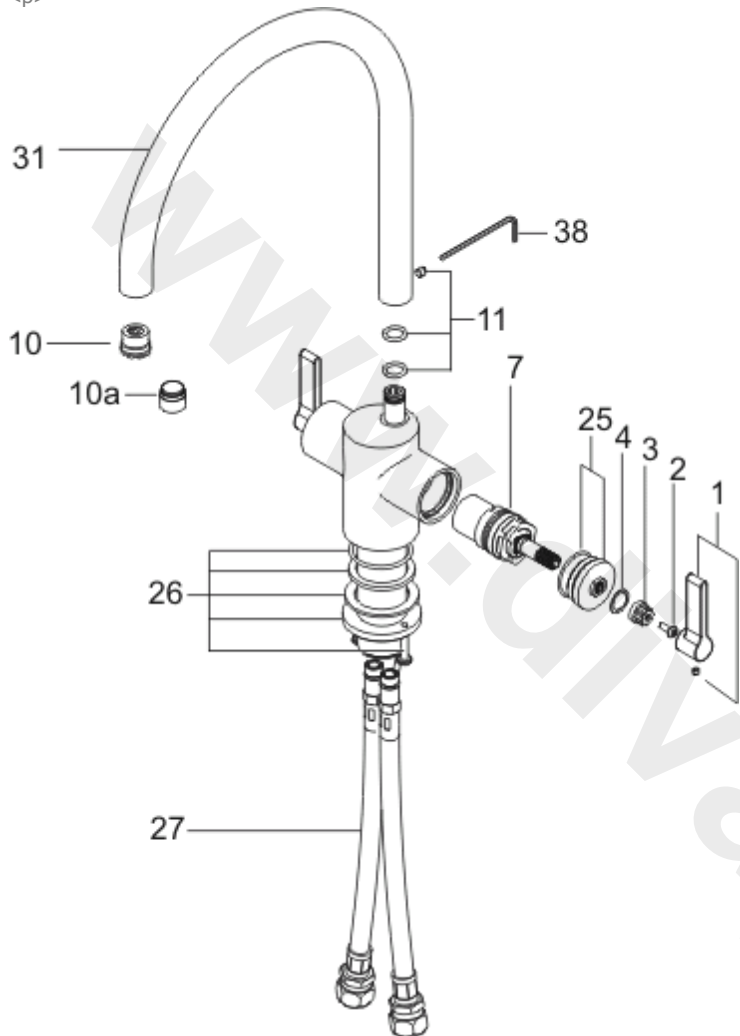

IDEAL-STANDARD BRASSWARE SILVER E0084 SILVER SINK MIXER RIM MOUNTED DUAL CONTROL

<p>

Ref.	Description
1	Lever Pack - 3TH Basin
2	10mm Pozidrive Screw
3	Cover Insert I/S
4	Indice Pack - Silver
7	1/2" SE Ceramic Disk Internals Pack
10	Flow straightener
10a	Aerator
10b	Aerator key
11	Spout repair kit - Silver
25	Shroud Kit- Silver 2TH DM Bath & Mono's
26a	O' Ring - 38 X 2.5
27	Flexible Inlet Tail
31	SILVER SNK MXR SPOUT CHROME E0083/84
38	2.0 A/F Allen Key
41	Grub screw M4 x 4 (for spout and handle fixing)
42	Slip Washer
43	Reversible backnut

Part No.
E960052AA
S960066NU
E960053NU
E960054NU
S960025NU
E910215NU
B960497NU
A960196NU
E960058NU
E960074AA
E960059NU
E921650NU
A960714AA
E960062NU
E91830267
E960567NU
E90483520

NB -- colour/finish options