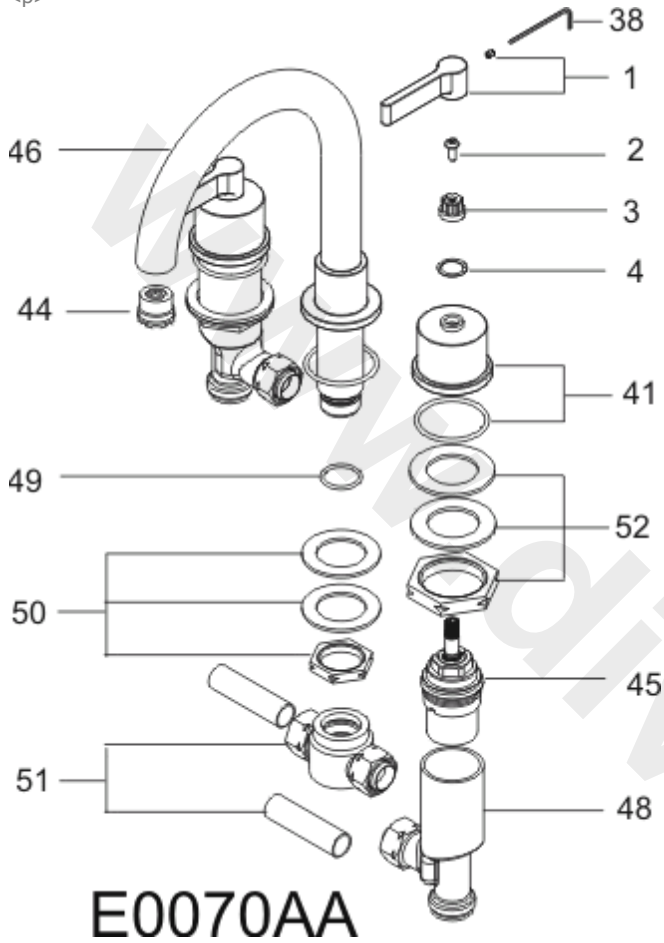

<p>

E0070AA

Ref.	Description
1	Lever Pack - 3TH Basin
2	10mm Pozidrive Screw
3	Cover Insert I/S
4	Indice Pack - Silver
38	2.0 A/F Allen Key
40	Grub screw M4 x 4 (for handle fixing)
41	Shroud Kit- Silver 3TH Bath Mixer
41a	o-ring for shroud and spout escutcheons - 38mm id x 2.5mm
44	Flow straightener
44a	Aerator key
45	3/4 SE Ceramic Disk Internals Pack *** PAIR ***
46	Bath Spout complete
49	O' Ring - Spout/Spout to Basin (17.0 x 2.0)
50	Spout Fixing Pack
51	T - Piece with fixation parts
51	Pipe for T - piece - (order 2)
52	Side valve Fixing Pack

Part No.
E960052AA
S960066NU
E960053NU
E960054NU
E960062NU
E91830267
E960071AA
E912779NU
A960191NU
A960196NU
S960023NU
E960182AA
A963985NU
A961811NU
A963087NU
A963030NU
A963026NU

NB -- colour/finish options