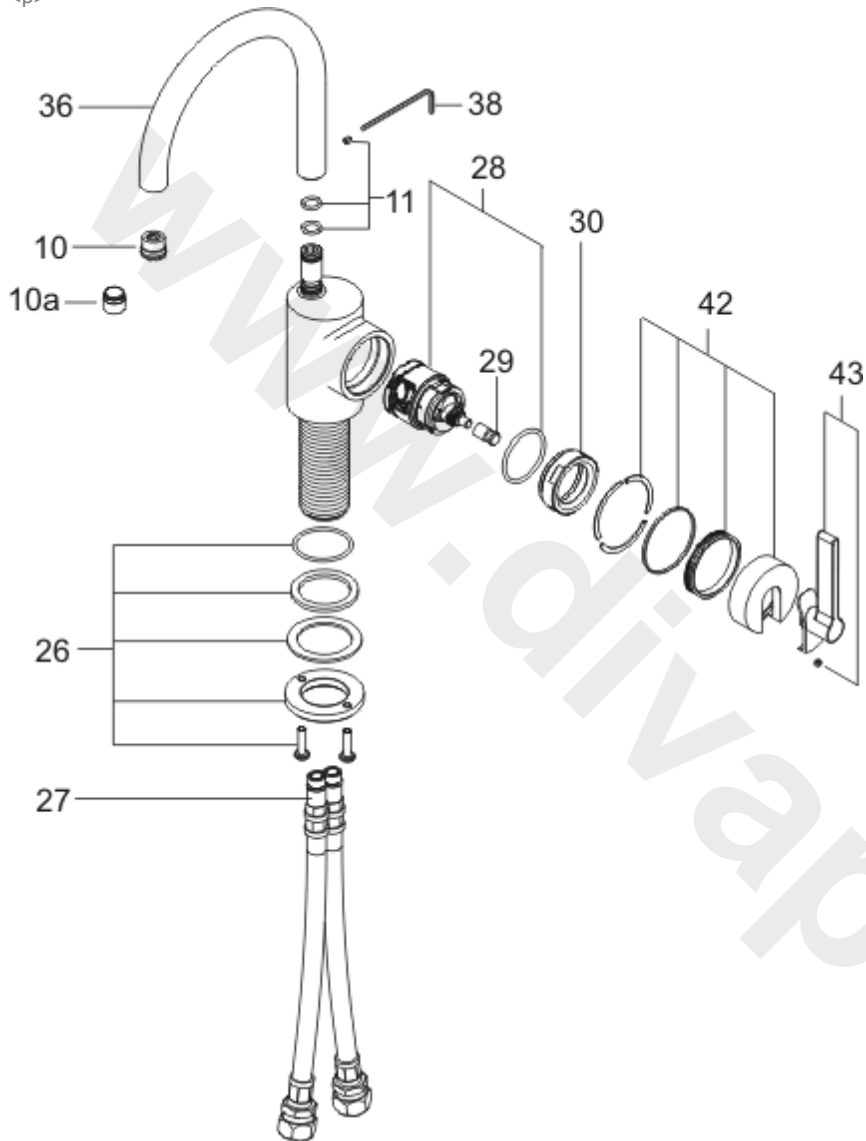

**IDEAL-STANDARD BRASSWARE SILVER E0068 Silver Mono Single Lever Basin Mixer no Pop up Waste**

<p>

<b>Ref.</b>	<b>Description</b>	<b>Part No.</b>
10	Flow straightener	E910215NU
10a	Aerator	B960497NU
10b	Aerator key	A960196NU
11	Spout repair kit - Silver	E960058NU
26	Fixation kit	E960581NU
26a	O' Ring - Spout Housing to Basin	E960059NU
26b	Rubber Washer - Spout fixing	E911664NU
26c	Slip Washer - Spout fixing	A91444414
26d	Locknut - Spout fixing	E90600167
26e	Pan Head screw M5x20mm - Spout fixing	A918486
27	Flexible Inlet Tail	E921650NU
28	Multiport S/L Cartridge kit - small	A962985NU
28a	O' Ring - multi port Cartridge	A962715NU
28	Crescent shaped temperature limit stop	A962984NU
29	Retaining Nut- S/L Handle	E960066NU
30	Locking Ring - multi port Cartridge	E960064NU
36	Tubular Spout - Mono S/L & DC Basin	E960067AA
38	2.0 A/F Allen Key	E960062NU
41	Grub screw M4 x 4 (for spout and handle fixing)	E91830267
42	Shroud kit - Mono S/L Basin/Bidet	E960064NU
43	Lever kit - S/L Basin/Bidet (Long 79mm)	E960063AA
43a	Lever kit - S/L Basin/Bidet (Short 67mm)	A961119AA