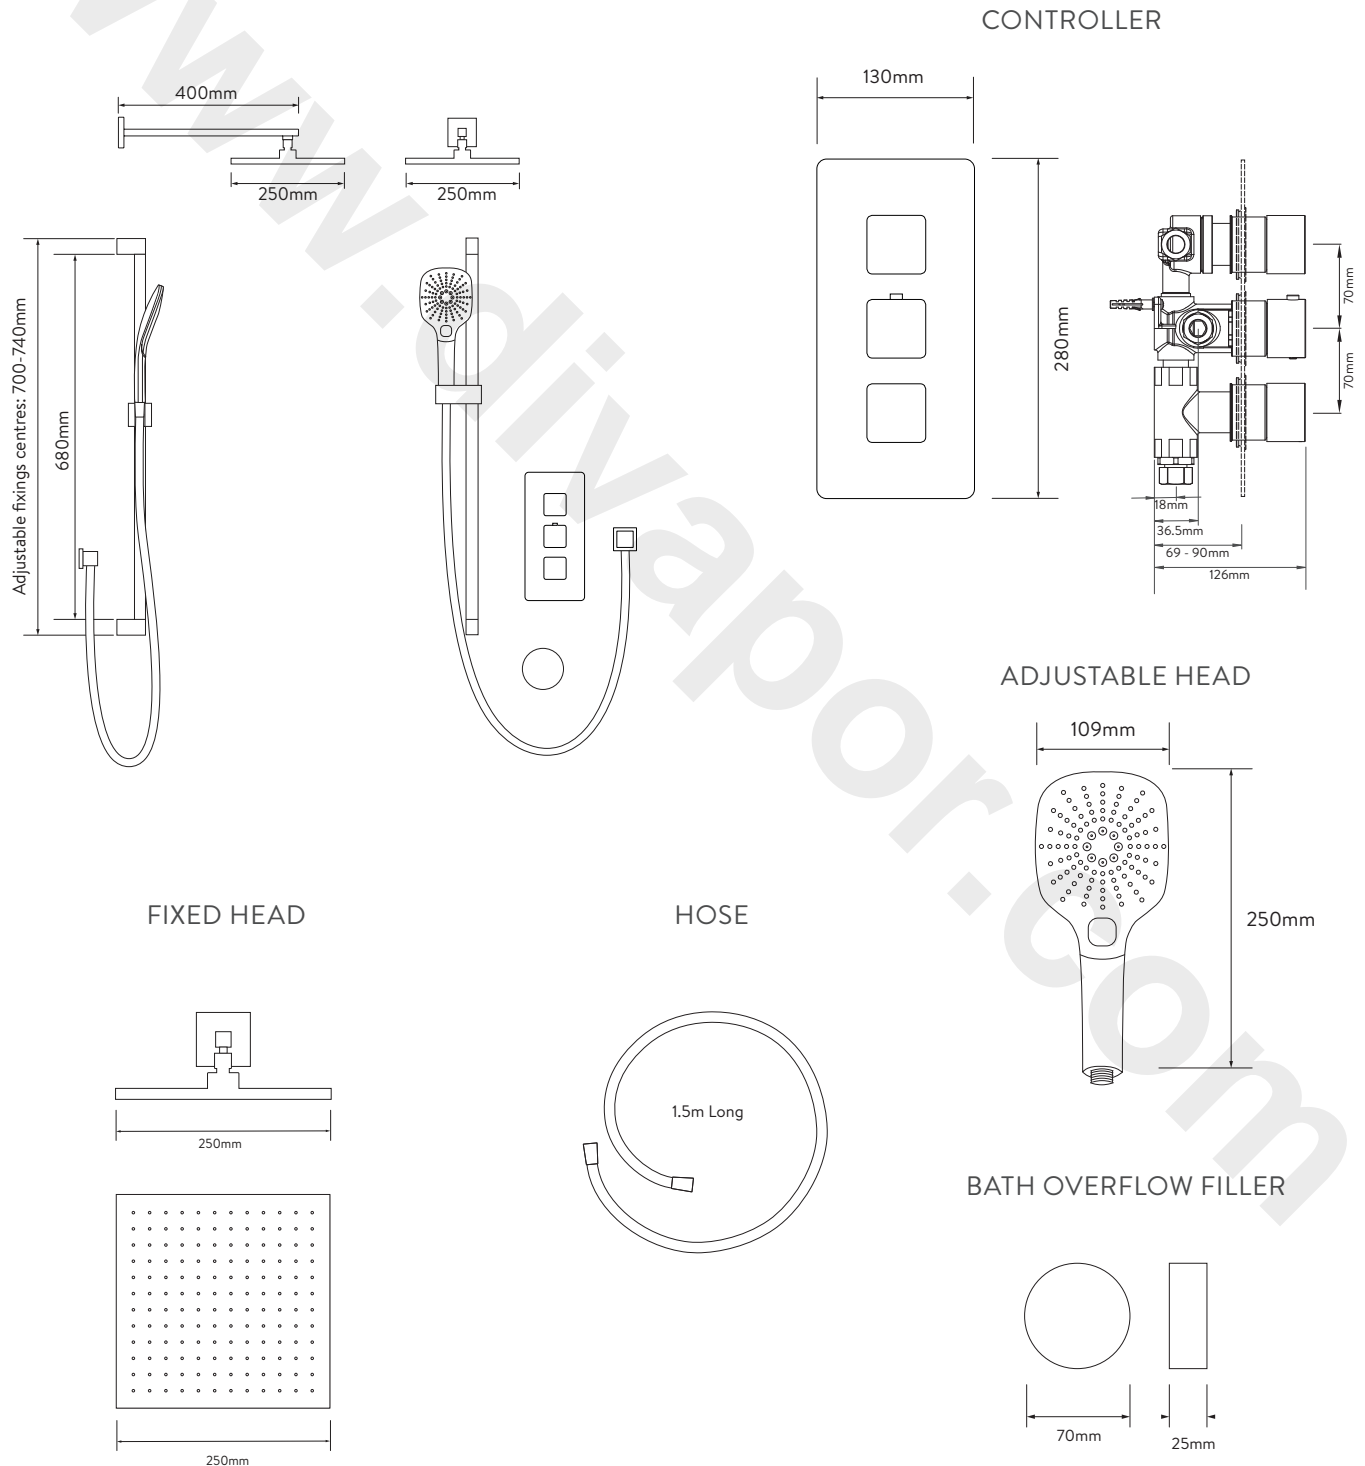

AQUALISA

DREAM™ CONCEALED MIXER SHOWER

TRIPLE OUTLET WITH WALL FIXED DRENCHER, ADJUSTABLE HEAD AND HAND SHOWER - SQUARE - LP/HP - CHROME

DIMENSIONAL DRAWINGS

AQUALISA

DREAM™ CONCEALED MIXER SHOWER

DRMDCV3.
ADFWBTX.
SQR

TRIPLE OUTLET WITH WALL FIXED DRENCHER, ADJUSTABLE HEAD AND
HAND SHOWER – SQUARE – LP/HP - CHROME

TECHNICAL SPECIFICATIONS

Minimum pressure requirements	0.2 bar
Maximum pressure requirements	5 bar
Fitting connections	15mm pipe
Outlet connections	15mm pipe
Inlet supply positions	Hot/left, Cold/right
Water system	All water systems
Features	Separate temperature control with override button for extra safety
	Luxury brass valve with chrome finish
	WRAS approved valve
	Soft rub nozzles for easy cleaning
	3 spray pattern, easy click spray control
	109mm adjustable head
	1.5m smooth chrome hose (11mm bore)
	Simple switching between outlets
250mm drencher head, 1 spray pattern	
Colour	Chrome
Guarantee period	5 year guarantee (Valve)
	2 year guarantee (head and kit)