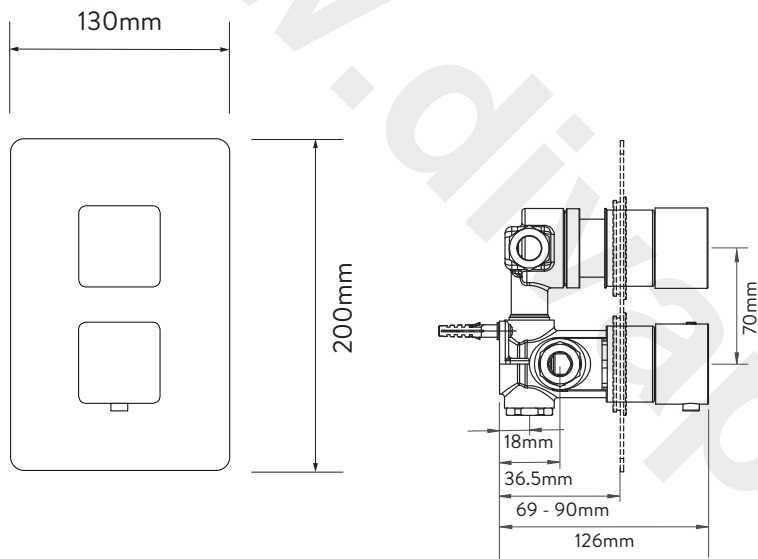

AQUALISA

DREAM™ CONCEALED MIXER SHOWER

SINGLE OUTLET WITH WALL FIXED DRENCHER –
SQUARE – LP/HP - CHROME

DIMENSIONAL DRAWINGS

CONTROLLER

FIXED HEAD

AQUALISA

DREAM™ CONCEALED MIXER SHOWER

DRMDCV1.
FW.SQR

SINGLE OUTLET WITH WALL FIXED DRENCHER –
SQUARE – LP/HP - CHROME

TECHNICAL SPECIFICATIONS

Minimum pressure requirements	0.2 bar
Maximum pressure requirements	5 bar
Fitting connections	15mm pipe
Outlet connections	15mm pipe
Inlet supply positions	Hot/left, Cold/right
Water system	All water systems
Features	Separate temperature control with override button for extra safety
	Luxury brass valve with chrome finish
	WRAS approved valve
	Soft rub nozzles for easy cleaning
	250mm drencher head - 1 spray pattern
Colour	Chrome
Guarantee period	5 year guarantee (Valve)
	2 year guarantee (head and kit)