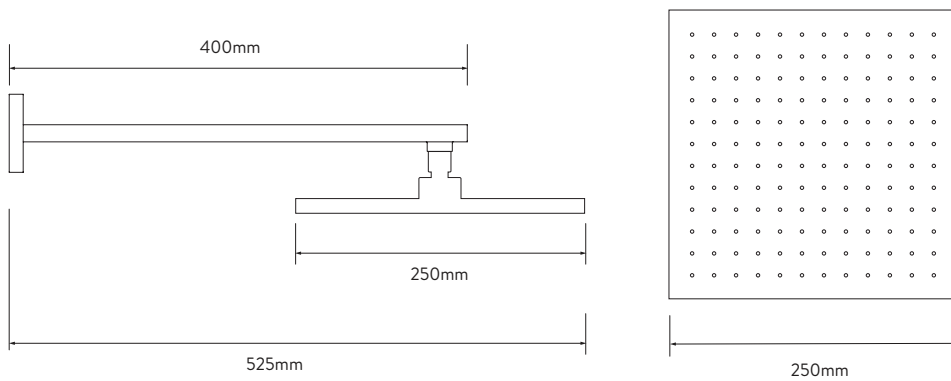

AQUALISA

DREAM™ CONCEALED MIXER SHOWER

SINGLE OUTLET WITH WALL FIXED DRENCHER –
SQUARE – LP/HP - CHROME

DIMENSIONAL DRAWINGS

CONTROLLER

FIXED HEAD

AQUALISA

DREAM™ CONCEALED MIXER SHOWER

DRMDCV1.
FW.SQR

SINGLE OUTLET WITH WALL FIXED DRENCHER –
SQUARE – LP/HP - CHROME

TECHNICAL SPECIFICATIONS

Minimum pressure requirements	0.2 bar
Maximum pressure requirements	5 bar
Fitting connections	15mm pipe
Outlet connections	15mm pipe
Inlet supply positions	Hot/left, Cold/right
Water system	All water systems
Features	Separate temperature control with override button for extra safety
	Luxury brass valve with chrome finish
	WRAS approved valve
	Soft rub nozzles for easy cleaning
	250mm drencher head - 1 spray pattern
Colour	Chrome
Guarantee period	5 year guarantee (Valve)
	2 year guarantee (head and kit)