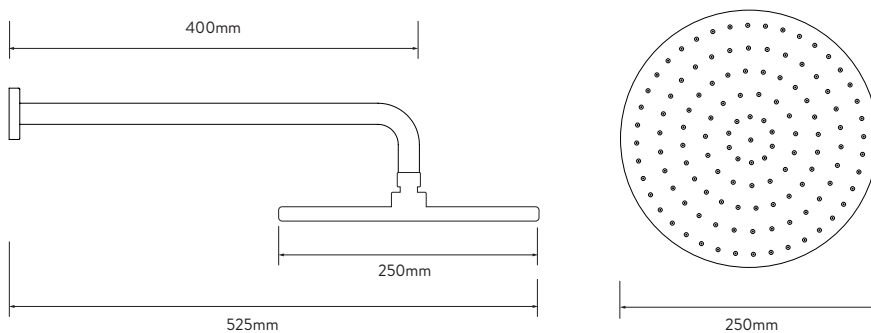

AQUALISA

DREAM™ CONCEALED MIXER SHOWER

DRMDCV1.
FW.RND

SINGLE OUTLET WITH WALL FIXED DRENCHER –
ROUND – LP/HP – CHROME

DIMENSIONAL DRAWINGS

CONTROLLER

FIXED HEAD