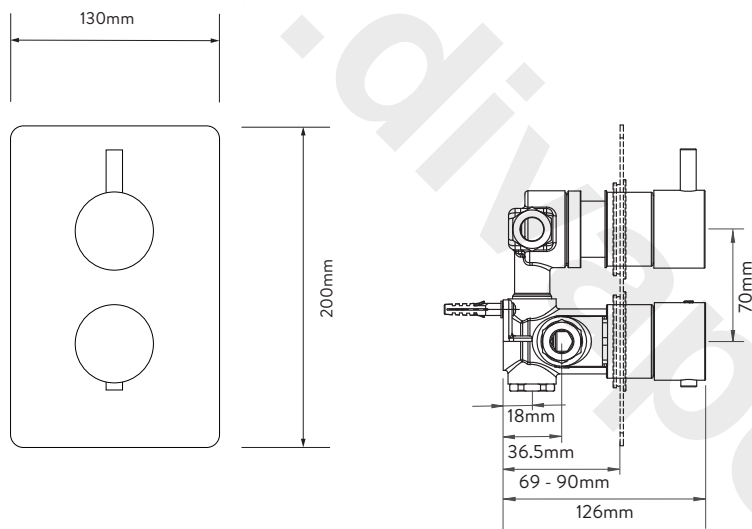

AQUALISA

DREAM™ CONCEALED MIXER SHOWER

DRMDCV1.
FW.RND

SINGLE OUTLET WITH WALL FIXED DRENCHER –
ROUND – LP/HP – CHROME

DIMENSIONAL DRAWINGS

CONTROLLER

FIXED HEAD