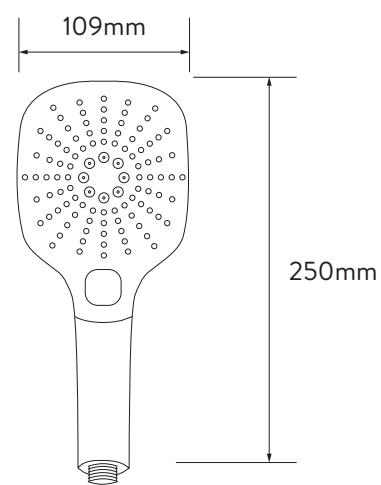

AQUALISA

DREAM™ CONCEALED MIXER SHOWER

DRMDCV1.
AD.SQR

SINGLE OUTLET WITH ADJUSTABLE HEAD - SQUARE - LP/HP - CHROME

DIMENSIONAL DRAWINGS

ADJUSTABLE HEAD

CONTROLLER

HOSE

AQUALISA

DREAM™ CONCEALED MIXER SHOWER

DRMDCV1.
AD.SQR

SINGLE OUTLET WITH ADJUSTABLE HEAD – SQUARE – LP/HP - CHROME

TECHNICAL SPECIFICATIONS

Minimum pressure requirements	0.2 bar
Maximum pressure requirements	5 bar
Fitting connections	15mm pipe
Outlet connections	15mm pipe
Inlet supply positions	Hot/left, Cold/right
Water system	All water systems
Features	Separate temperature control with override button for extra safety
	Luxury brass valve with chrome finish
	WRAS approved valve
	Soft rub nozzles for easy cleaning
	3 spray patterns, easy click spray control
	109mm adjustable head
	1.5m smooth chrome hose (11mm bore)
Colour	Chrome
Guarantee period	5 year guarantee (Valve)
	2 year guarantee (head and kit)