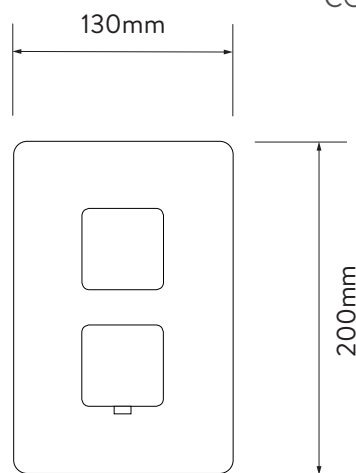

AQUALISA

DREAM™ CONCEALED MIXER SHOWER

DRMDCV1.
AD.SQR

SINGLE OUTLET WITH ADJUSTABLE HEAD - SQUARE - LP/HP - CHROME

DIMENSIONAL DRAWINGS

ADJUSTABLE HEAD

CONTROLLER

HOSE

AQUALISA

DREAM™ CONCEALED MIXER SHOWER

DRMDCV1.
AD.SQR

SINGLE OUTLET WITH ADJUSTABLE HEAD – SQUARE – LP/HP - CHROME

TECHNICAL SPECIFICATIONS

Minimum pressure requirements	0.2 bar
Maximum pressure requirements	5 bar
Fitting connections	15mm pipe
Outlet connections	15mm pipe
Inlet supply positions	Hot/left, Cold/right
Water system	All water systems
Features	Separate temperature control with override button for extra safety
	Luxury brass valve with chrome finish
	WRAS approved valve
	Soft rub nozzles for easy cleaning
	3 spray patterns, easy click spray control
	109mm adjustable head
	1.5m smooth chrome hose (11mm bore)
Colour	Chrome
Guarantee period	5 year guarantee (Valve)
	2 year guarantee (head and kit)