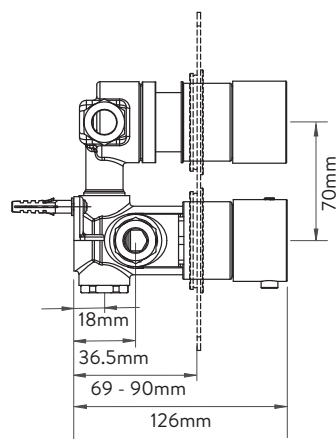

AQUALISA

DREAM™ CONCEALED MIXER SHOWER

DRMDCV1.
AD.SQR

SINGLE OUTLET WITH ADJUSTABLE HEAD - SQUARE - LP/HP - CHROME

DIMENSIONAL DRAWINGS

ADJUSTABLE HEAD

CONTROLLER

HOSE

AQUALISA

DREAM™ CONCEALED MIXER SHOWER

DRMDCV1.
AD.SQR

SINGLE OUTLET WITH ADJUSTABLE HEAD – SQUARE – LP/HP - CHROME

TECHNICAL SPECIFICATIONS

Minimum pressure requirements	0.2 bar
Maximum pressure requirements	5 bar
Fitting connections	15mm pipe
Outlet connections	15mm pipe
Inlet supply positions	Hot/left, Cold/right
Water system	All water systems
Features	Separate temperature control with override button for extra safety
	Luxury brass valve with chrome finish
	WRAS approved valve
	Soft rub nozzles for easy cleaning
	3 spray patterns, easy click spray control
	109mm adjustable head
	1.5m smooth chrome hose (11mm bore)
Colour	Chrome
Guarantee period	5 year guarantee (Valve)
	2 year guarantee (head and kit)