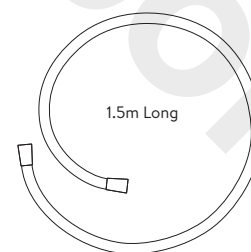

AQUALISA

DREAM™ CONCEALED MIXER SHOWER

DRMDCV1.
AD.SQR

SINGLE OUTLET WITH ADJUSTABLE HEAD - SQUARE - LP/HP - CHROME

DIMENSIONAL DRAWINGS

ADJUSTABLE HEAD

CONTROLLER

HOSE

AQUALISA

DREAM™ CONCEALED MIXER SHOWER

DRMDCV1.
AD.SQR

SINGLE OUTLET WITH ADJUSTABLE HEAD – SQUARE – LP/HP - CHROME

TECHNICAL SPECIFICATIONS

Minimum pressure requirements	0.2 bar
Maximum pressure requirements	5 bar
Fitting connections	15mm pipe
Outlet connections	15mm pipe
Inlet supply positions	Hot/left, Cold/right
Water system	All water systems
Features	Separate temperature control with override button for extra safety
	Luxury brass valve with chrome finish
	WRAS approved valve
	Soft rub nozzles for easy cleaning
	3 spray patterns, easy click spray control
	109mm adjustable head
	1.5m smooth chrome hose (11mm bore)
Colour	Chrome
Guarantee period	5 year guarantee (Valve)
	2 year guarantee (head and kit)