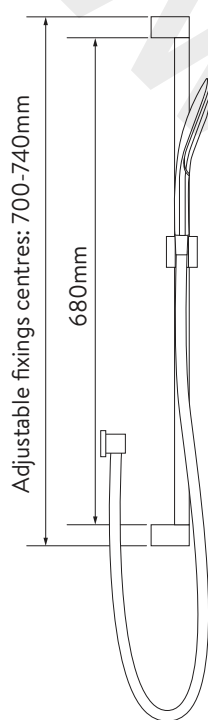

AQUALISA

DREAM™ CONCEALED MIXER SHOWER

DRMDCV1.
AD.SQR

SINGLE OUTLET WITH ADJUSTABLE HEAD - SQUARE - LP/HP - CHROME

DIMENSIONAL DRAWINGS

ADJUSTABLE HEAD

CONTROLLER

HOSE

AQUALISA

DREAM™ CONCEALED MIXER SHOWER

DRMDCV1.
AD.SQR

SINGLE OUTLET WITH ADJUSTABLE HEAD – SQUARE – LP/HP - CHROME

TECHNICAL SPECIFICATIONS

Minimum pressure requirements	0.2 bar
Maximum pressure requirements	5 bar
Fitting connections	15mm pipe
Outlet connections	15mm pipe
Inlet supply positions	Hot/left, Cold/right
Water system	All water systems
Features	Separate temperature control with override button for extra safety
	Luxury brass valve with chrome finish
	WRAS approved valve
	Soft rub nozzles for easy cleaning
	3 spray patterns, easy click spray control
	109mm adjustable head
	1.5m smooth chrome hose (11mm bore)
Colour	Chrome
Guarantee period	5 year guarantee (Valve)
	2 year guarantee (head and kit)