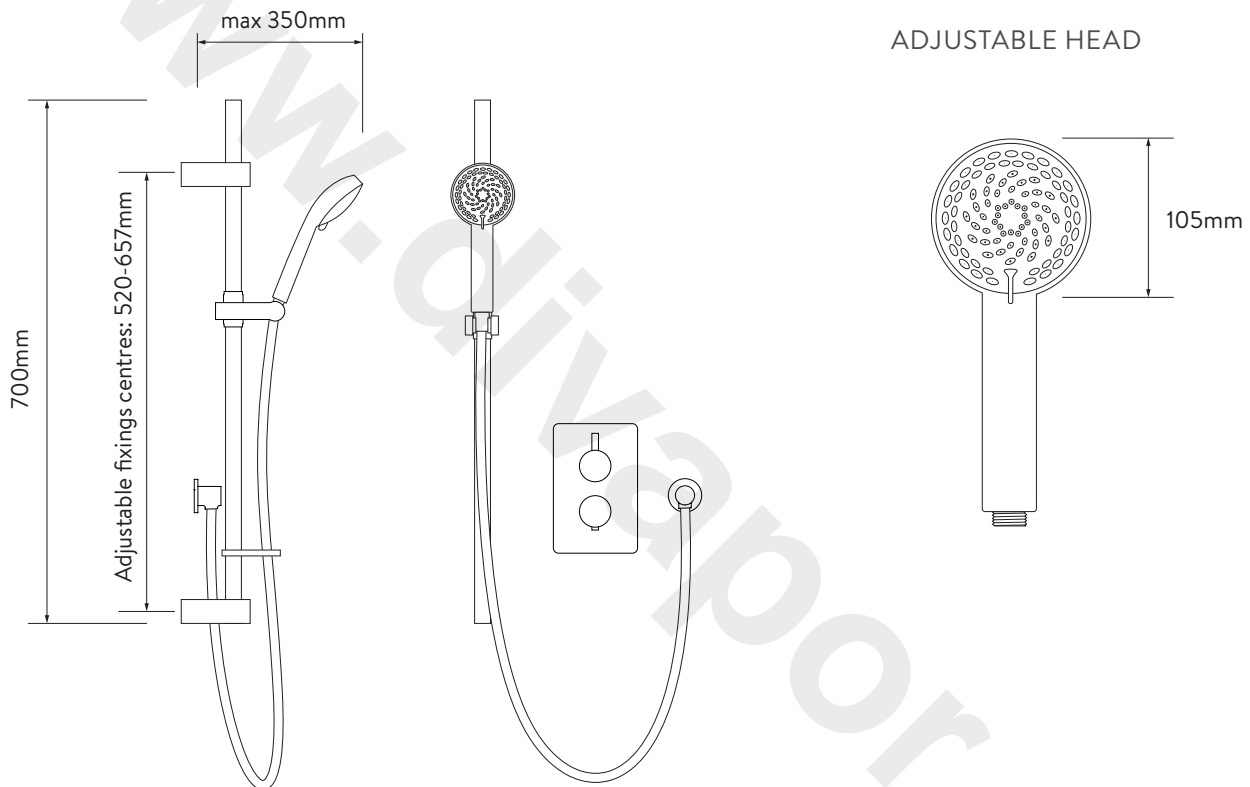

AQUALISA

DREAM™ CONCEALED MIXER SHOWER

SINGLE OUTLET WITH ADJUSTABLE HEAD - ROUND - LP/HP - CHROME

DIMENSIONAL DRAWINGS

CONTROLLER

HOSE

AQUALISA

DREAM™ CONCEALED MIXER SHOWER

DRMDCV1.
AD.RND

SINGLE OUTLET WITH ADJUSTABLE HEAD – ROUND – LP/HP - CHROME

TECHNICAL SPECIFICATIONS

Minimum pressure requirements	0.2 bar
Maximum pressure requirements	5 bar
Fitting connections	15mm pipe
Outlet connections	15mm pipe
Inlet supply positions	Hot/left, Cold/right
Water system	All water systems
Features	Separate temperature control with override button for extra safety
	Luxury brass valve with chrome finish
	WRAS approved valve
	Soft rub nozzles for easy cleaning
	4 spray patterns, easy click spray control
	105mm adjustable head
	1.5m smooth chrome hose (11mm bore)
	Eco-spray setting can deliver water savings of up to 25%
Colour	Chrome
Guarantee period	5 year guarantee (Valve)
	2 year guarantee (head and kit)