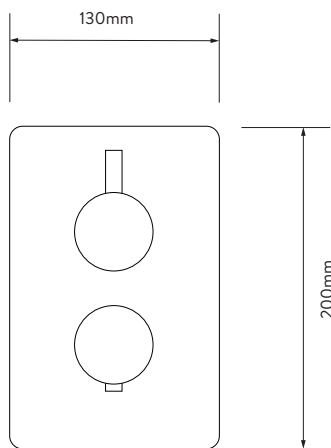

AQUALISA

DREAM™ CONCEALED MIXER SHOWER

SINGLE OUTLET WITH ADJUSTABLE HEAD - ROUND - LP/HP - CHROME

DIMENSIONAL DRAWINGS

CONTROLLER

HOSE

AQUALISA

DREAM™ CONCEALED MIXER SHOWER

DRMDCV1.
AD.RND

SINGLE OUTLET WITH ADJUSTABLE HEAD – ROUND – LP/HP - CHROME

TECHNICAL SPECIFICATIONS

Minimum pressure requirements	0.2 bar
Maximum pressure requirements	5 bar
Fitting connections	15mm pipe
Outlet connections	15mm pipe
Inlet supply positions	Hot/left, Cold/right
Water system	All water systems
Features	Separate temperature control with override button for extra safety
	Luxury brass valve with chrome finish
	WRAS approved valve
	Soft rub nozzles for easy cleaning
	4 spray patterns, easy click spray control
	105mm adjustable head
	1.5m smooth chrome hose (11mm bore)
	Eco-spray setting can deliver water savings of up to 25%
Colour	Chrome
Guarantee period	5 year guarantee (Valve)
	2 year guarantee (head and kit)