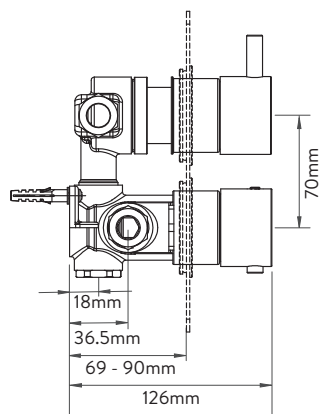

AQUALISA

DREAM™ CONCEALED MIXER SHOWER

SINGLE OUTLET WITH ADJUSTABLE HEAD - ROUND - LP/HP - CHROME

DIMENSIONAL DRAWINGS

CONTROLLER

HOSE

AQUALISA

DREAM™ CONCEALED MIXER SHOWER

DRMDCV1.
AD.RND

SINGLE OUTLET WITH ADJUSTABLE HEAD – ROUND – LP/HP - CHROME

TECHNICAL SPECIFICATIONS

Minimum pressure requirements	0.2 bar
Maximum pressure requirements	5 bar
Fitting connections	15mm pipe
Outlet connections	15mm pipe
Inlet supply positions	Hot/left, Cold/right
Water system	All water systems
Features	Separate temperature control with override button for extra safety
	Luxury brass valve with chrome finish
	WRAS approved valve
	Soft rub nozzles for easy cleaning
	4 spray patterns, easy click spray control
	105mm adjustable head
	1.5m smooth chrome hose (11mm bore)
	Eco-spray setting can deliver water savings of up to 25%
Colour	Chrome
Guarantee period	5 year guarantee (Valve)
	2 year guarantee (head and kit)