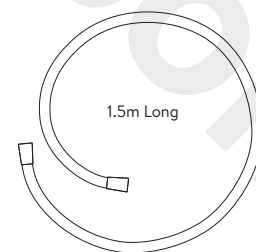

AQUALISA

DREAM™ CONCEALED MIXER SHOWER

SINGLE OUTLET WITH ADJUSTABLE HEAD - ROUND - LP/HP - CHROME

DIMENSIONAL DRAWINGS

CONTROLLER

HOSE

AQUALISA

DREAM™ CONCEALED MIXER SHOWER

DRMDCV1.
AD.RND

SINGLE OUTLET WITH ADJUSTABLE HEAD – ROUND – LP/HP - CHROME

TECHNICAL SPECIFICATIONS

Minimum pressure requirements	0.2 bar
Maximum pressure requirements	5 bar
Fitting connections	15mm pipe
Outlet connections	15mm pipe
Inlet supply positions	Hot/left, Cold/right
Water system	All water systems
Features	Separate temperature control with override button for extra safety
	Luxury brass valve with chrome finish
	WRAS approved valve
	Soft rub nozzles for easy cleaning
	4 spray patterns, easy click spray control
	105mm adjustable head
	1.5m smooth chrome hose (11mm bore)
	Eco-spray setting can deliver water savings of up to 25%
Colour	Chrome
Guarantee period	5 year guarantee (Valve)
	2 year guarantee (head and kit)