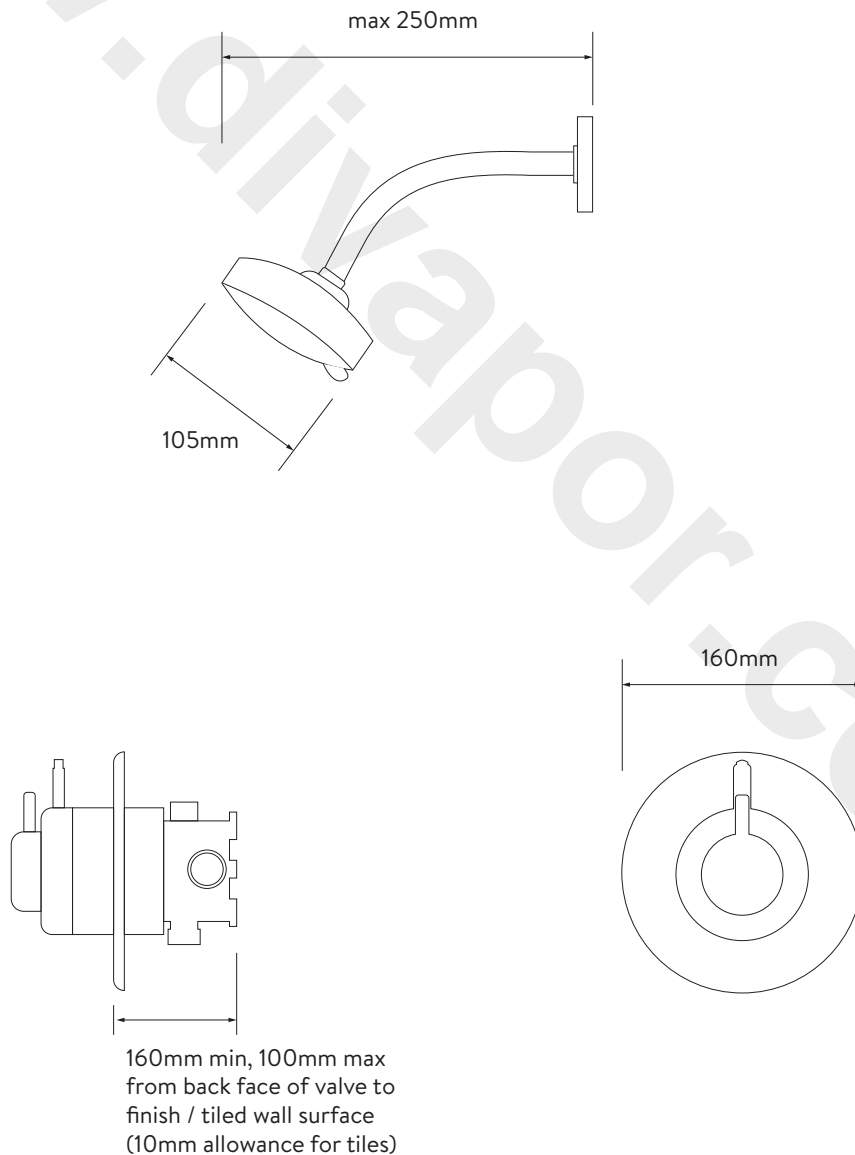

AQUALISA

DRM001CF

DREAM™ CONCEALED MIXER SHOWER

WITH FIXED WALL HEAD

DIMENSIONAL DRAWINGS

AQUALISA

DRM001CF

DREAM™ CONCEALED MIXER SHOWER

WITH FIXED WALL HEAD

TECHNICAL SPECIFICATIONS

MINIMUM PRESSURE REQUIREMENTS	0.1 bar
MAXIMUM PRESSURE REQUIREMENTS	10 bar
INLET FITTING CONNECTIONS	15mm compression
INLET SUPPLY POSITIONS	Hot/left, cold/right
OUTLET CONNECTIONS	15mm push fit
VALVE INLET CENTRES	150mm
SUPPLY TEMPERATURE	5 - 20°C Cold Supply 55 - 65°C Hot Supply
WATER SYSTEM	Gravity, Boosted Gravity, Combi and Balanced High Pressure
FEATURES	Quality metal controls
	Separate on/off and temperature control levers
	105mm Harmony shower head
	Eco-spray setting can deliver water savings of up to 25%
	Temperature override button
COLOUR	4 spray patterns including an eco-spray setting
	Chrome
GUARANTEE PERIOD	5-year guarantee (valve)
	2-year guarantee (head and kit)