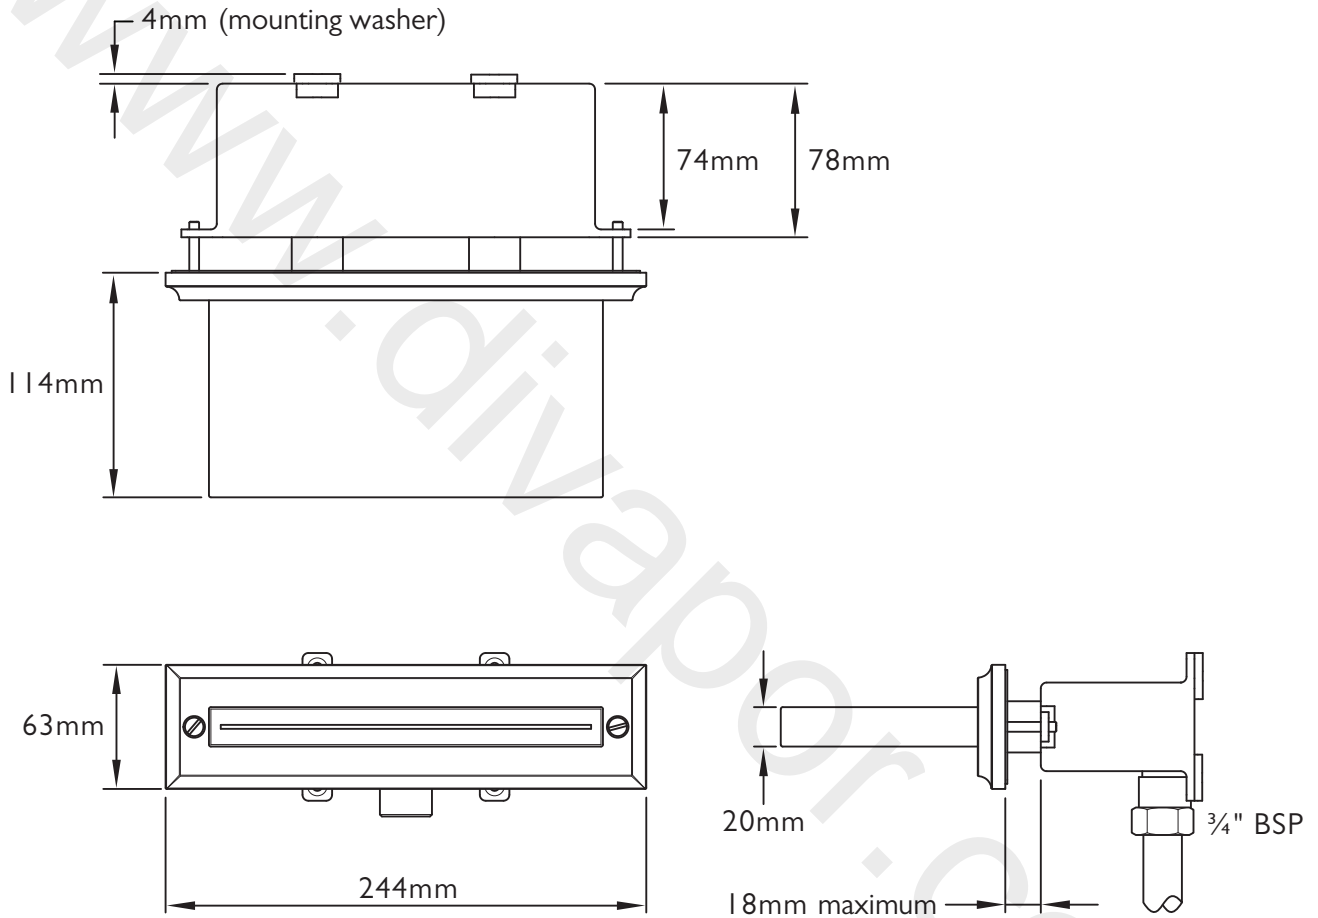

LEFROY BROOKS

1 BROOK HOUSE ESSEX ROAD
HODDESDON HERTS EN11 0QS UK
T: +44 (0)1992 708 316 F: +44 (0)1992 708 317

DP2268

FIFTH BATH WALL SPOUT

DIMENSIONAL DATA SHEET

DATE: 30/06/2022

REVISION: B

COPYRIGHT © LBIP LTD. ALL RIGHTS RESERVED

DIMENSIONS IN MILLIMETRES

WHILST EVERY EFFORT IS MADE TO ENSURE THE ACCURACY OF THESE DATA SHEETS THEY ARE SUBJECT TO CHANGE WITHOUT NOTICE AS PART OF THE COMPANY'S PRODUCT DEVELOPMENT PROCESS