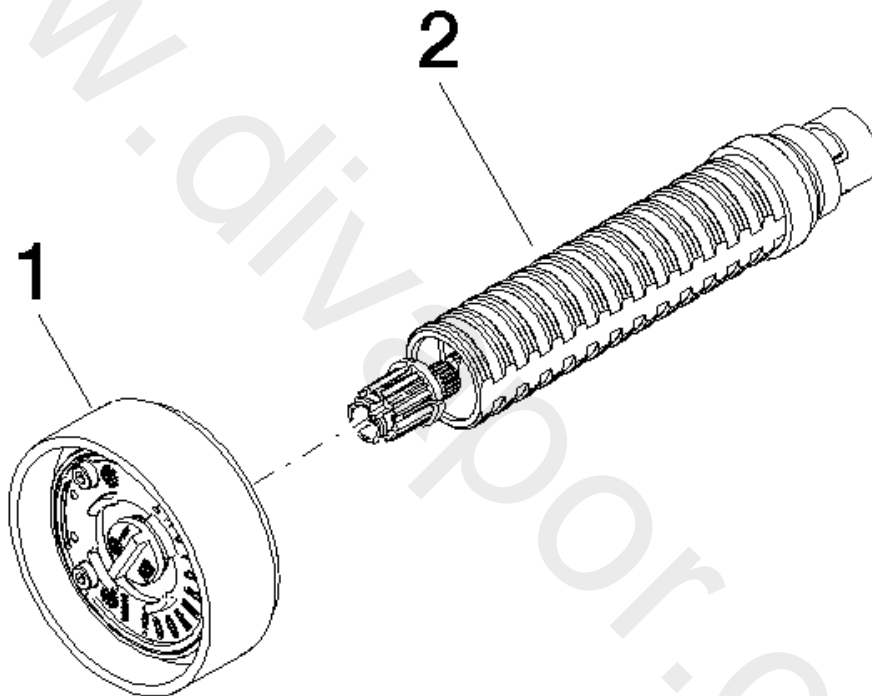

Shower - CYO

Wall valve clockwise closing 1/2"

Article number: 36 607 811-06

Spare parts list

Position	Quantity used	Item Number	Spare part	Delivery time
1	1	90 18 40 291 01-06	handle	10
2	1	90 90 03 172 01 90	top	2