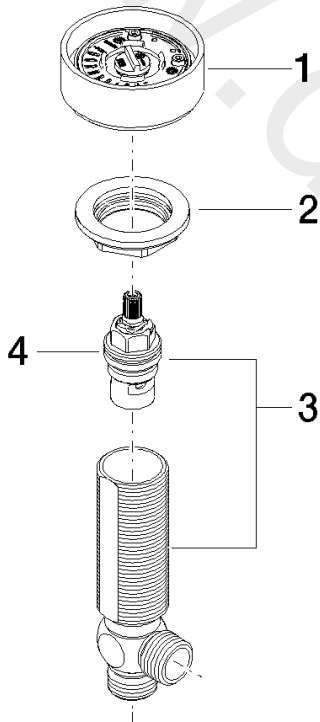

Washbasin - CYO

Deck valve clockwise closing

Article number: 20 000 811-06

Spare parts list

Position	Quantity used	Item Number	Spare part	Delivery time
2	1	90 18 40 291 01-06	handle	10
3	1	04 30 11 038 68 90	fixing set	2
4	2	04 17 11 055 61 90	side panel	4

Washbasin - CYO

Deck valve clockwise closing

Article number: 20 000 811-06

www.divapor.com