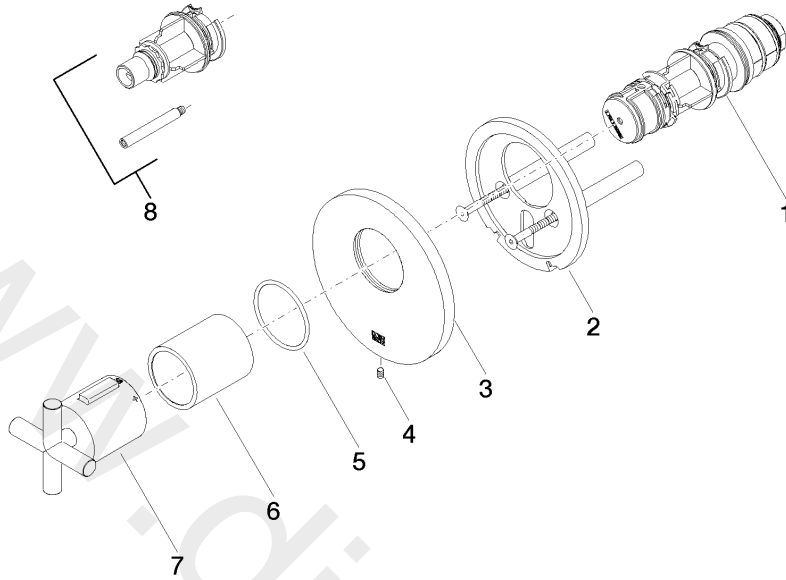

36 501 892

- cover plate Ø 123 mm
- temperature control handle with safety limit stop at 38°C
- thermostat cartridge

| | | |
|---|--------------------------------|---------------|
|  | Brushed Platinum | 36 501 892-06 |
|  | Chrome | 36 501 892-00 |
|  | Platinum | 36 501 892-08 |
|  | Matte White | 36 501 892-10 |
|  | Dark Chrome | 36 501 892-19 |
|  | Brushed Durabronze (23kt Gold) | 36 501 892-28 |
|  | Matte Black | 36 501 892-33 |
|  | Brushed Champagne (22kt Gold) | 36 501 892-46 |
|  | Champagne (22kt Gold) | 36 501 892-47 |
|  | Brushed Chrome | 36 501 892-93 |
|  | Brushed Dark Platinum | 36 501 892-99 |

Recommended miscellaneous

xGRID Attachment set for integrating in the dry wall construction 12 340 970 90

Required miscellaneous

xGRID Installation track 555 mm 12 360 970 90

36 501 892

mm [inches]

36 501 892

Spare parts list

| No. | Item Number | Name | Quantity used | Delivery time |
|-----|--------------------|-----------------|---------------|---------------|
| 1 | 90 15 02 063 00 90 | cartridge | 1 | 2 |
| 2 | 90 11 01 196 00 90 | base | 1 | 2 |
| 3 | 09 11 02 537-06 | cover | 1 | 10 |
| 4 | 09 31 11 048 90 | pin | 1 | 2 |
| 5 | 09 14 10 049 90 | seal | 1 | 2 |
| 6 | 09 21 02 112-06 | sleeve | 1 | 10 |
| 7 | 90 17 33 027 00-06 | handle | 1 | 10 |
| 8 | 12 178 970 90 | Extension 46 mm | 1 | 2 |