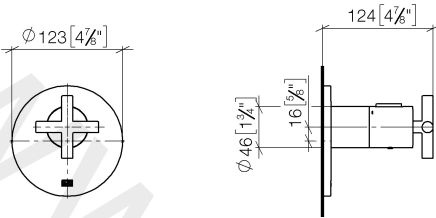

36 501 892

- cover plate Ø 123 mm
- temperature control handle with safety limit stop at 38°C
- thermostat cartridge

| | | |
|---|--------------------------------|---------------|
|  | Brushed Platinum | 36 501 892-06 |
|  | Chrome | 36 501 892-00 |
|  | Platinum | 36 501 892-08 |
|  | Matte White | 36 501 892-10 |
|  | Dark Chrome | 36 501 892-19 |
|  | Brushed Durabronze (23kt Gold) | 36 501 892-28 |
|  | Matte Black | 36 501 892-33 |
|  | Brushed Champagne (22kt Gold) | 36 501 892-46 |
|  | Champagne (22kt Gold) | 36 501 892-47 |
|  | Brushed Chrome | 36 501 892-93 |
|  | Brushed Dark Platinum | 36 501 892-99 |

Recommended miscellaneous

xGRID Attachment set for integrating in the dry wall construction 12 340 970 90

Required miscellaneous

xGRID Installation track 555 mm 12 360 970 90

36 501 892

mm [inches]

36 501 892

Spare parts list

| No. | Item Number | Name | Quantity used | Delivery time |
|-----|--------------------|-----------------|---------------|---------------|
| 1 | 90 15 02 063 00 90 | cartridge | 1 | 2 |
| 2 | 90 11 01 196 00 90 | base | 1 | 2 |
| 3 | 09 11 02 537-06 | cover | 1 | 10 |
| 4 | 09 31 11 048 90 | pin | 1 | 2 |
| 5 | 09 14 10 049 90 | seal | 1 | 2 |
| 6 | 09 21 02 112-06 | sleeve | 1 | 10 |
| 7 | 90 17 33 027 00-06 | handle | 1 | 10 |
| 8 | 12 178 970 90 | Extension 46 mm | 1 | 2 |