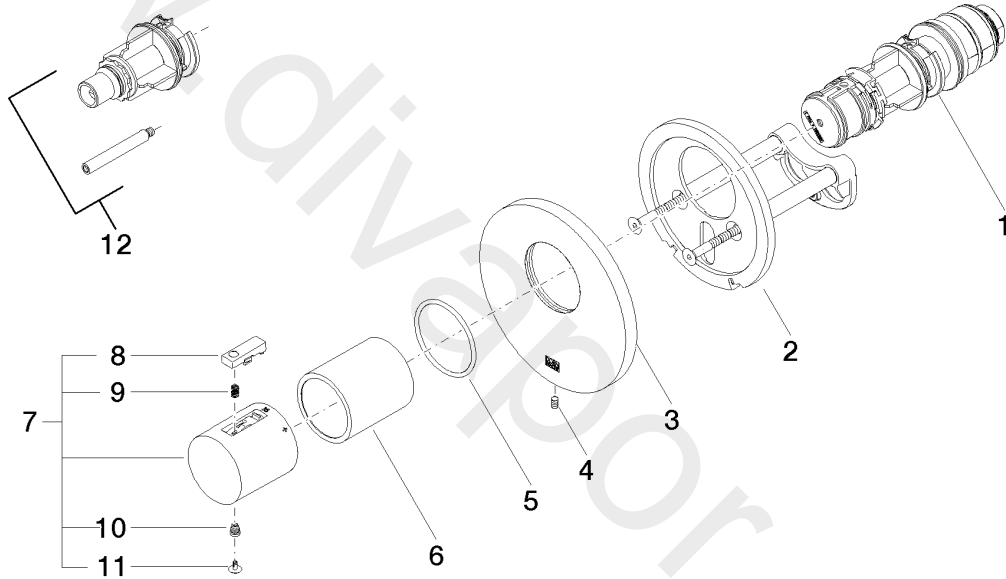

Shower - TARA

xTOOL Concealed thermostat without volume control 1/2"

Article number: 36 501 979-06

Shower - TARA

xTOOL Concealed thermostat without volume control 1/2"

Article number: 36 501 979-06

Spare parts list

Position	Quantity used	Item Number	Spare part	Delivery time
1	1	90 15 02 063 00 90	cartridge	2
2	1	90 11 01 196 00 90	base	2
3	1	09 11 02 537-06	cover	10
4	1	09 31 11 048 90	pin	2
5	1	09 14 10 049 90	seal	2
6	1	09 21 02 112-06	sleeve	10
7	1	90 17 33 004 00-06	handle	10
8	1	90 21 33 010 00-13	handle	2
9	1	90 16 02 027 00 90	spring	2
10	1	09 30 30 136 90	screw	2
11	1	09 31 20 049-13	plug	30
12	1	12 178 970 90	Extension 46 mm	2