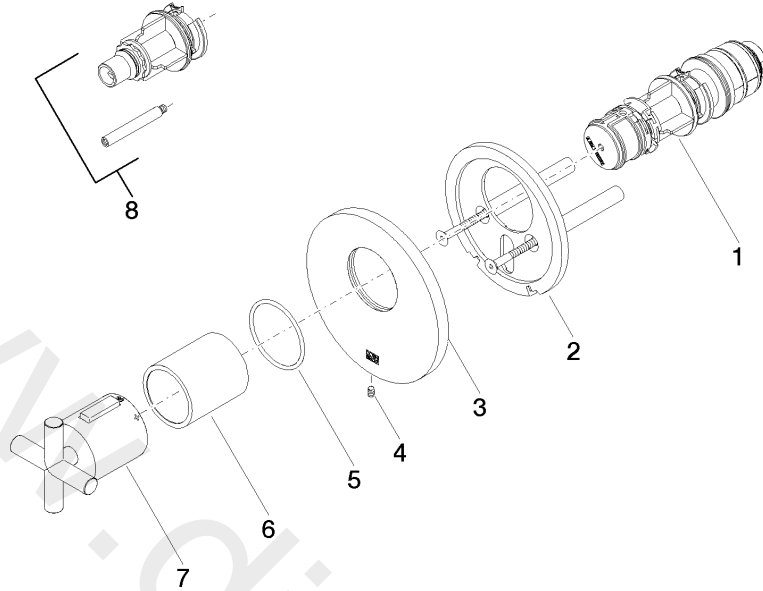

36 503 892

- cover plate Ø 123 mm
- temperature control handle with safety limit stop at 38°C
- thermostat cartridge

	Brushed Platinum	36 503 892-06
	Chrome	36 503 892-00
	Platinum	36 503 892-08
	Matte White	36 503 892-10
	Dark Chrome	36 503 892-19
	Brushed Durabrass (23kt Gold)	36 503 892-28
	Matte Black	36 503 892-33
	Brushed Champagne (22kt Gold)	36 503 892-46
	Champagne (22kt Gold)	36 503 892-47
	Brushed Chrome	36 503 892-93
	Brushed Dark Platinum	36 503 892-99

Required miscellaneous

xTOOL Concealed thermostat module without volume control 35 503 970 90
 • min. recess depth 95 mm
 • max. recess depth 160 mm

Recommended miscellaneous

xGRID Attachment set for integrating in the dry wall construction 12 340 970 90

Required miscellaneous

xGRID Installation track 555 mm 12 360 970 90

36 503 892

mm [inches]

36 503 892

Spare parts list

No.	Item Number	Name	Quantity used	Delivery time
1	90 15 02 065 00 90	cartridge	1	2
2	90 11 01 196 00 90	base	1	2
3	09 11 02 537-06	cover	1	10
4	09 31 11 048 90	pin	1	2
5	09 14 10 049 90	seal	1	2
6	09 21 02 112-06	sleeve	1	10
7	90 17 33 027 00-06	handle	1	10
8	12 178 970 90	Extension 46 mm	1	2