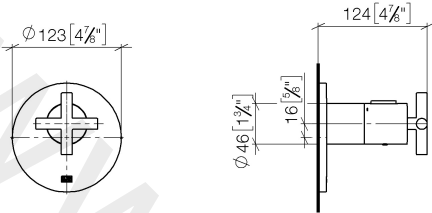

36 503 892

- cover plate Ø 123 mm
- temperature control handle with safety limit stop at 38°C
- thermostat cartridge

	Brushed Platinum	36 503 892-06
	Chrome	36 503 892-00
	Platinum	36 503 892-08
	Matte White	36 503 892-10
	Dark Chrome	36 503 892-19
	Brushed Durabrass (23kt Gold)	36 503 892-28
	Matte Black	36 503 892-33
	Brushed Champagne (22kt Gold)	36 503 892-46
	Champagne (22kt Gold)	36 503 892-47
	Brushed Chrome	36 503 892-93
	Brushed Dark Platinum	36 503 892-99

Required miscellaneous

xTOOL Concealed thermostat module without volume control 35 503 970 90
 • min. recess depth 95 mm
 • max. recess depth 160 mm

Recommended miscellaneous

xGRID Attachment set for integrating in the dry wall construction 12 340 970 90

Required miscellaneous

xGRID Installation track 555 mm 12 360 970 90

36 503 892

mm [inches]

36 503 892

Spare parts list

No.	Item Number	Name	Quantity used	Delivery time
1	90 15 02 065 00 90	cartridge	1	2
2	90 11 01 196 00 90	base	1	2
3	09 11 02 537-06	cover	1	10
4	09 31 11 048 90	pin	1	2
5	09 14 10 049 90	seal	1	2
6	09 21 02 112-06	sleeve	1	10
7	90 17 33 027 00-06	handle	1	10
8	12 178 970 90	Extension 46 mm	1	2