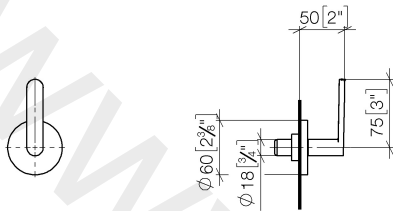

36 607 661

- rosette Ø 60 mm
- head part with cut-to-length spindle and sleeve

	Brushed Platinum	36 607 661-06
	Chrome	36 607 661-00
	Dark Chrome	36 607 661-19
	Matte Black	36 607 661-33
	Brushed Chrome	36 607 661-93

Required miscellaneous

Wall valve 1/2" 35 607 970 90
 •min. recess depth 85 mm
 •max. recess depth 145 mm

Required miscellaneous

Wall valve 1/2" 35 607 970 90
 •min. recess depth 85 mm
 •max. recess depth 145 mm

36 607 661

mm [inches]

36 607 661

Spare parts list

No.	Item Number	Name	Quantity used	Delivery time
1	90 20 66 014 04-06	handle	1	10
2	90 21 02 181 00 90	disc	1	2
3	90 90 03 143 00 90	top	1	2