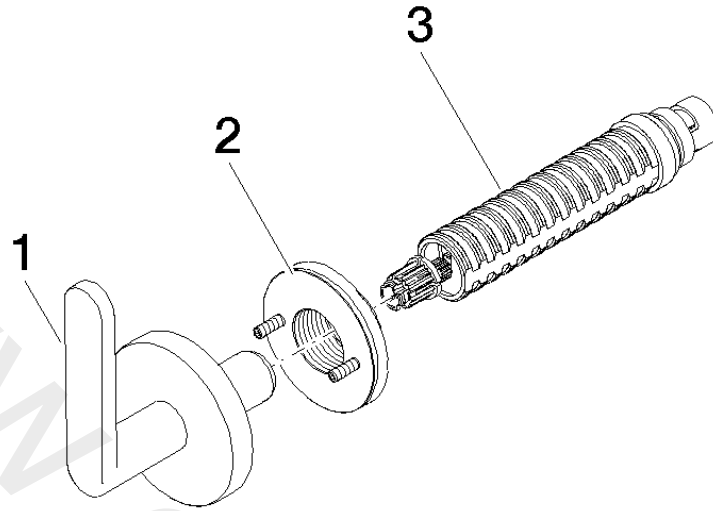

36 607 661

- rosette Ø 60 mm
- head part with cut-to-length spindle and sleeve

	Brushed Platinum	36 607 661-06
	Chrome	36 607 661-00
	Dark Chrome	36 607 661-19
	Matte Black	36 607 661-33
	Brushed Chrome	36 607 661-93

Required miscellaneous

Wall valve 1/2" 35 607 970 90
 •min. recess depth 85 mm
 •max. recess depth 145 mm

Required miscellaneous

Wall valve 1/2" 35 607 970 90
 •min. recess depth 85 mm
 •max. recess depth 145 mm

36 607 661

mm [inches]

36 607 661

Spare parts list

No.	Item Number	Name	Quantity used	Delivery time
1	90 20 66 014 04-06	handle	1	10
2	90 21 02 181 00 90	disc	1	2
3	90 90 03 143 00 90	top	1	2