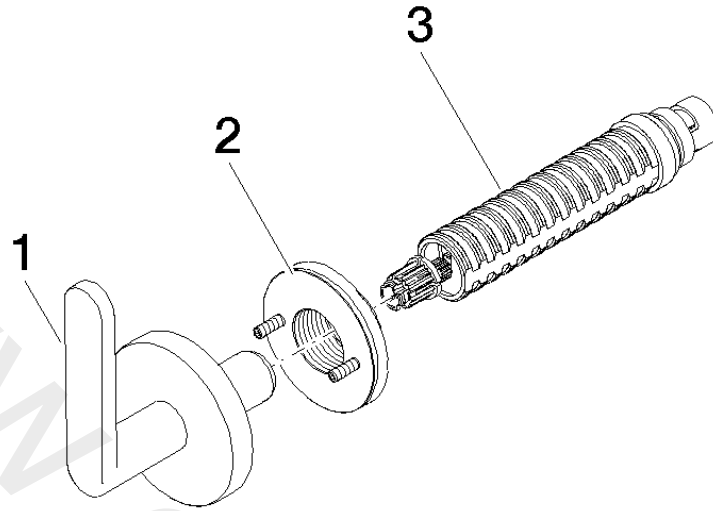

Wall valve clockwise closing 1/2"

META

36 607 661

- rosette Ø 60 mm
- head part with cut-to-length spindle and sleeve

	Brushed Platinum	36 607 661-06
	Chrome	36 607 661-00
	Dark Chrome	36 607 661-19
	Matte Black	36 607 661-33
	Brushed Chrome	36 607 661-93

Required miscellaneous

Wall valve 1/2"

- min. recess depth 85 mm
- max. recess depth 145 mm

35 607 970 90

Required miscellaneous

Wall valve 1/2"

- min. recess depth 85 mm
- max. recess depth 145 mm

35 607 970 90

36 607 661

mm [inches]

36 607 661

Spare parts list

No.	Item Number	Name	Quantity used	Delivery time
1	90 20 66 014 04-06	handle	1	10
2	90 21 02 181 00 90	disc	1	2
3	90 90 03 143 00 90	top	1	2