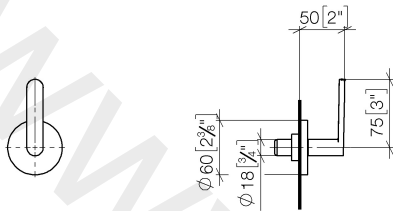

Wall valve clockwise closing 1/2"

META

36 607 661

- rosette Ø 60 mm
- head part with cut-to-length spindle and sleeve

	Brushed Platinum	36 607 661-06
	Chrome	36 607 661-00
	Dark Chrome	36 607 661-19
	Matte Black	36 607 661-33
	Brushed Chrome	36 607 661-93

Required miscellaneous

Wall valve 1/2"

- min. recess depth 85 mm
- max. recess depth 145 mm

35 607 970 90

Required miscellaneous

Wall valve 1/2"

- min. recess depth 85 mm
- max. recess depth 145 mm

35 607 970 90

36 607 661

mm [inches]

36 607 661

Spare parts list

No.	Item Number	Name	Quantity used	Delivery time
1	90 20 66 014 04-06	handle	1	10
2	90 21 02 181 00 90	disc	1	2
3	90 90 03 143 00 90	top	1	2