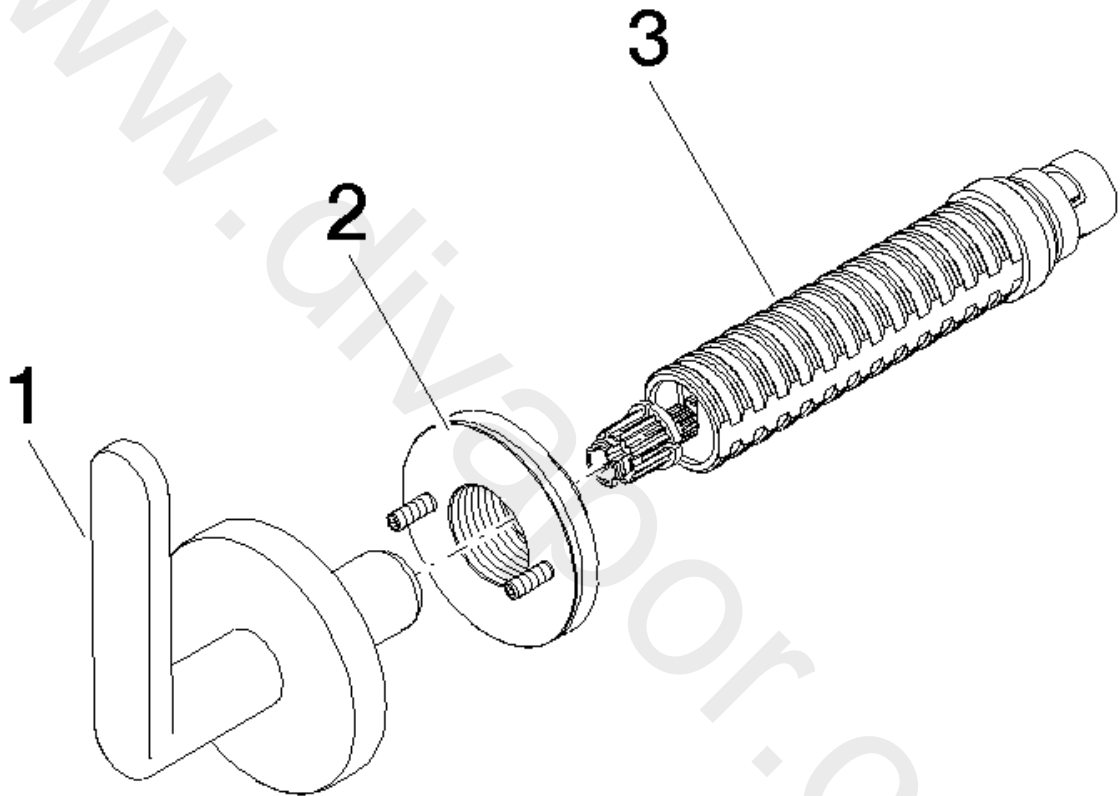

- META

Wall valve clockwise closing 1/2"

Article number: 36 607 661-06

Spare parts list

Position	Quantity used	Item Number	Spare part	Delivery time
1	1	90 20 66 014 04-06	handle	10
2	1	90 21 02 181 00 90	disc	2
3	1	90 90 03 143 00 90	top	2

- META

Wall valve clockwise closing 1/2"

Article number: 36 607 661-06

www.divapor.com