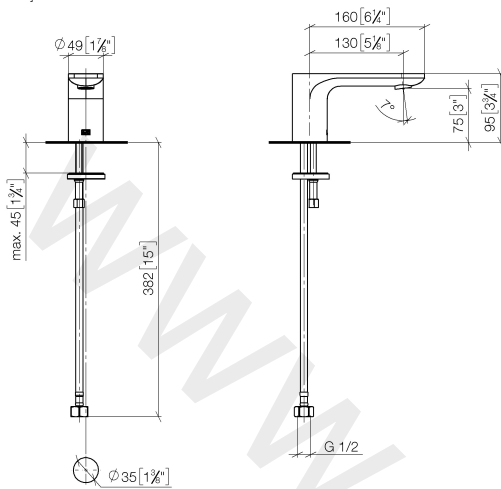

13 700 845

- 130 mm projection
- fixed spout
- circular, air-enriched flow
- height of mixer 95 mm
- height up to aerator 75 mm
- hole diameter 35 mm
- 1/2" connection
- max. flow 5.7 l/min
- lead-free

13 700 845

mm [inches]

Flow rate chart

13 700 845

Parts for other finishes can be found here: [Chrome](#)

### Spare parts list

No.	Item Number	Name	Quantity used	Delivery time
1	90 11 84 015 00-33	spout	1	30
2	09 14 10 060 90	seal	1	2
3	09 31 20 065 90	plug	1	2
4	04 30 04 019 00 90	hose	1	2
5	09 31 11 012 90	pin	1	2
6	04 30 11 038 75 90	fixing set	1	2