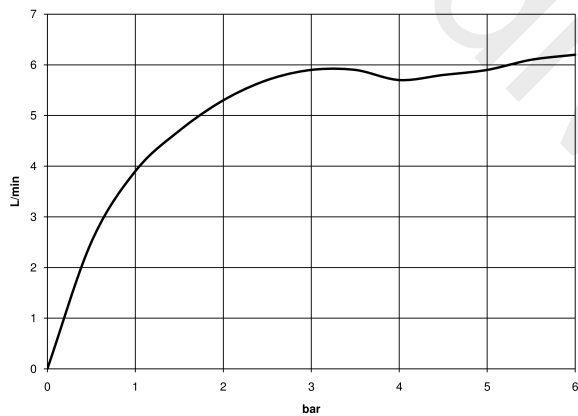

13 700 845

- 130 mm projection
- fixed spout
- circular, air-enriched flow
- height of mixer 95 mm
- height up to aerator 75 mm
- hole diameter 35 mm
- 1/2" connection
- max. flow 5.7 l/min
- lead-free

13 700 845

mm [inches]

Flow rate chart

13 700 845

Parts for other finishes can be found here: [Chrome](#)