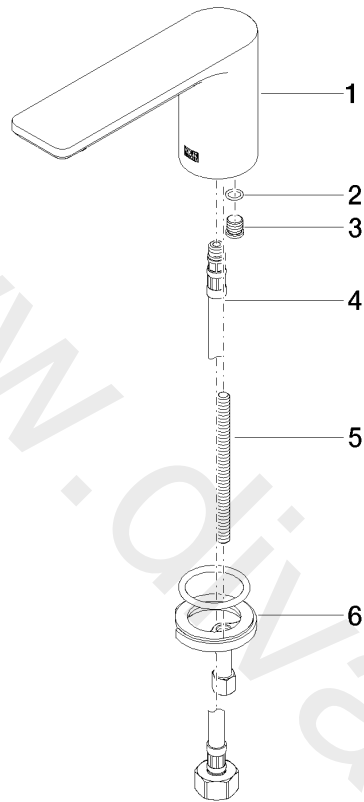

13 700 845

- 130 mm projection
- fixed spout
- circular, air-enriched flow
- height of mixer 95 mm
- height up to aerator 75 mm
- hole diameter 35 mm
- 1/2" connection
- max. flow 5.7 l/min
- lead-free

13 700 845

mm [inches]

Flow rate chart

13 700 845

Parts for other finishes can be found here: [Chrome](#)

### Spare parts list

No.	Item Number	Name	Quantity used	Delivery time
1	90 11 84 015 00-33	spout	1	30
2	09 14 10 060 90	seal	1	2
3	09 31 20 065 90	plug	1	2
4	04 30 04 019 00 90	hose	1	2
5	09 31 11 012 90	pin	1	2
6	04 30 11 038 75 90	fixing set	1	2