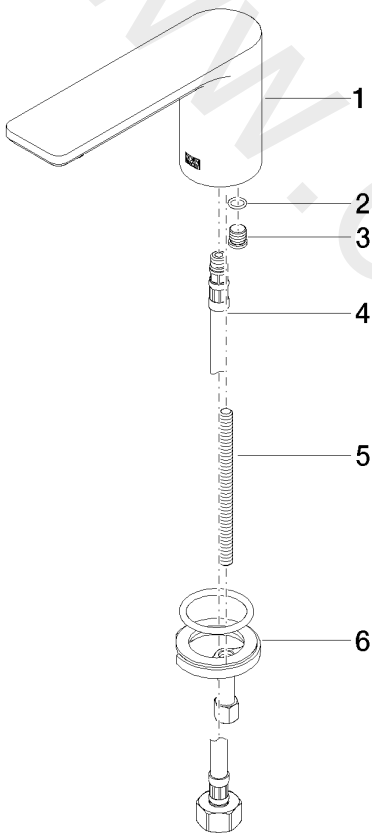

Washbasin - LISSÉ

Deck-mounted basin spout without pop-up waste

Article number: 13 700 845-33

Washbasin - LISSÉ

Deck-mounted basin spout without pop-up waste

Article number: 13 700 845-33

Spare parts list

Position	Quantity used	Item Number	Spare part	Delivery time
1	1	90 11 84 015 00-33	spout	30
2	1	09 14 10 060 90	seal	2
3	1	09 31 20 065 90	plug	2
4	1	04 30 04 019 00 90	hose	2
5	1	09 31 11 012 90	pin	2
6	1	04 30 11 038 75 90	fixing set	2