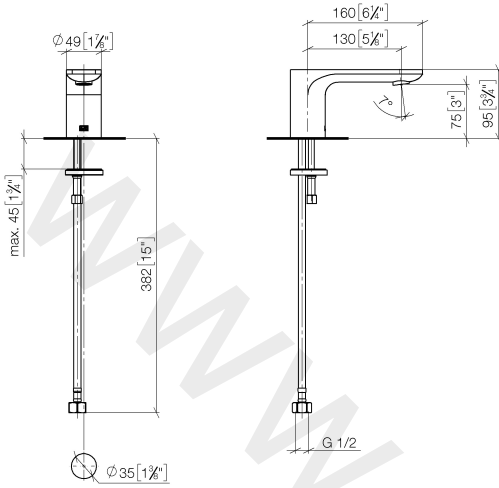

13 700 845

- 130 mm projection
- fixed spout
- circular, air-enriched flow
- height of mixer 95 mm
- height up to aerator 75 mm
- hole diameter 35 mm
- 1/2" connection
- max. flow 5.7 l/min
- lead-free

13 700 845

mm [inches]

Flow rate chart

13 700 845

Parts for other finishes can be found here: [Chrome](#)

Spare parts list

No.	Item Number	Name	Quantity used	Delivery time
1	90 11 84 015 00-33	spout	1	30
2	09 14 10 060 90	seal	1	2
3	09 31 20 065 90	plug	1	2
4	04 30 04 019 00 90	hose	1	2
5	09 31 11 012 90	pin	1	2
6	04 30 11 038 75 90	fixing set	1	2