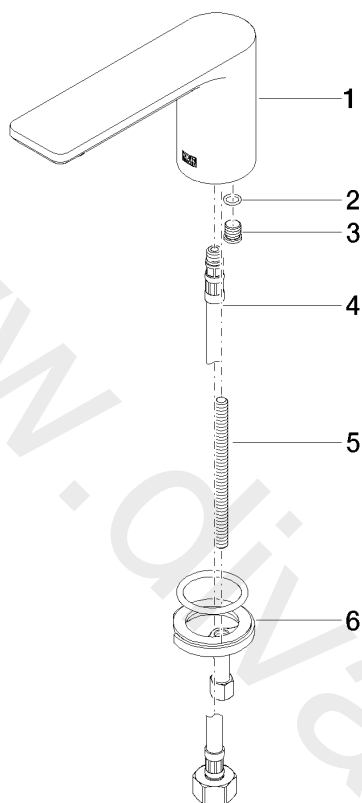

13 700 845

- 130 mm projection
- fixed spout
- circular, air-enriched flow
- height of mixer 95 mm
- height up to aerator 75 mm
- hole diameter 35 mm
- 1/2" connection
- max. flow 5.7 l/min
- lead-free

13 700 845

mm [inches]

Flow rate chart

13 700 845

Parts for other finishes can be found here: [Chrome](#)

Spare parts list

No.	Item Number	Name	Quantity used	Delivery time
1	90 11 84 015 00-33	spout	1	30
2	09 14 10 060 90	seal	1	2
3	09 31 20 065 90	plug	1	2
4	04 30 04 019 00 90	hose	1	2
5	09 31 11 012 90	pin	1	2
6	04 30 11 038 75 90	fixing set	1	2