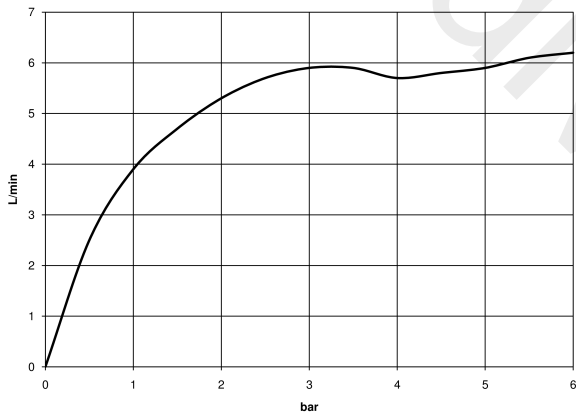

13 700 845

- 130 mm projection
- fixed spout
- circular, air-enriched flow
- height of mixer 95 mm
- height up to aerator 75 mm
- hole diameter 35 mm
- 1/2" connection
- max. flow 5.7 l/min
- lead-free

13 700 845

mm [inches]

Flow rate chart

13 700 845

Parts for other finishes can be found here: [Chrome](#)

Spare parts list

No.	Item Number	Name	Quantity used	Delivery time
1	90 11 84 015 00-33	spout	1	30
2	09 14 10 060 90	seal	1	2
3	09 31 20 065 90	plug	1	2
4	04 30 04 019 00 90	hose	1	2
5	09 31 11 012 90	pin	1	2
6	04 30 11 038 75 90	fixing set	1	2