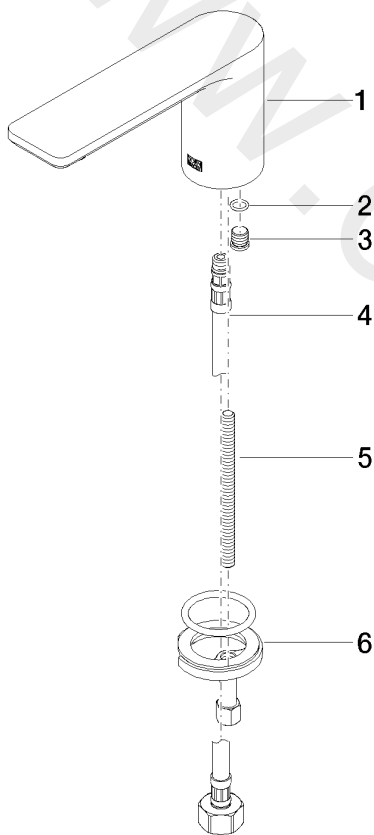

Washbasin - LISSÉ

Deck-mounted basin spout without pop-up waste

Article number: 13 700 845-33

Washbasin - LISSÉ

Deck-mounted basin spout without pop-up waste

Article number: 13 700 845-33

Spare parts list

Position	Quantity used	Item Number	Spare part	Delivery time
1	1	90 11 84 015 00-33	spout	30
2	1	09 14 10 060 90	seal	2
3	1	09 31 20 065 90	plug	2
4	1	04 30 04 019 00 90	hose	2
5	1	09 31 11 012 90	pin	2
6	1	04 30 11 038 75 90	fixing set	2