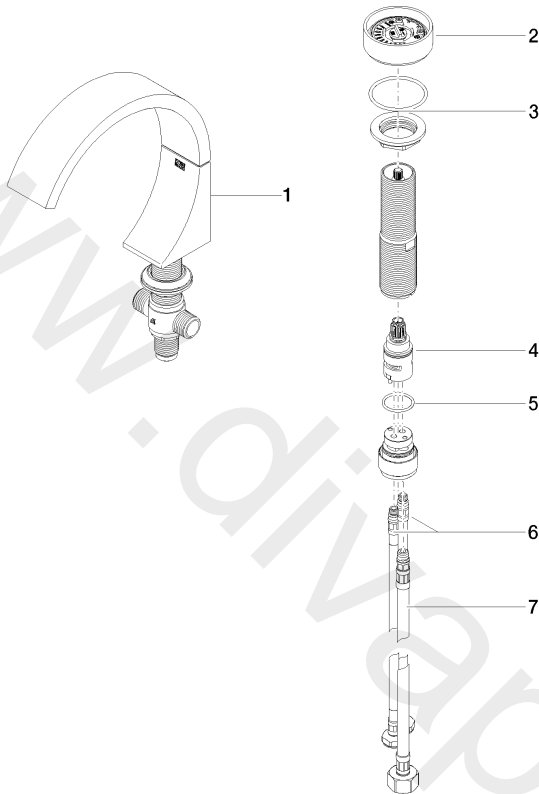

29 218 811

- 167 mm projection
- fixed spout
- rectangular, air-enriched flow
- height of mixer 198 mm
- height up to aerator 133 mm
- hole diameter spout 35 mm
- hole diameter valve 32 mm
- handle Ø 60mm
- 2x screw-in M 8 x 1 pressure hose, leak-tested
- 1x screw-in M 10 x 1 pressure hose, leak-tested
- max. flow 4.5 l/min
- progressive cartridge
- lead-free

NOTE: The handle inserts must be ordered separately from the fittings!

	Brushed Dark Platinum	29 218 811-99
	Chrome	29 218 811-00
	Brushed Platinum	29 218 811-06
	Dark Chrome	29 218 811-19
	Brushed Durabross (23kt Gold)	29 218 811-28
	Platinum / Brushed Platinum	29 218 811-36
	Durabross / Brushed Durabross (23kt Gold)	29 218 811-38

29 218 811

Flow rate chart

29 218 811

Parts for other finishes can be found here: [Chrome](#)

Spare parts list

No.	Item Number	Name	Quantity used	Delivery time
1	13 717 811-99	Deck-mounted basin spout without pop-up waste	1	30
2	90 18 40 290 00-99	handle	1	30
3	04 30 11 038 67 90	fixing set	1	2
4	90 90 03 169 00 90	top	1	2
5	09 14 10 112 90	seal	1	2
6	04 30 04 100 00 90	hose	2	2
7	04 30 04 019 00 90	hose	1	2