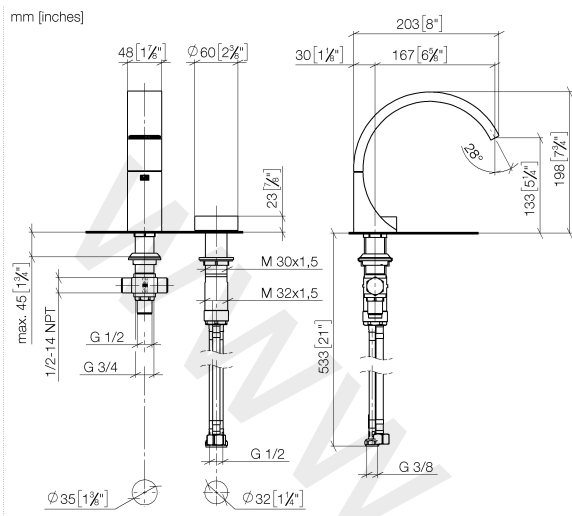

29 218 811

- 167 mm projection
- fixed spout
- rectangular, air-enriched flow
- height of mixer 198 mm
- height up to aerator 133 mm
- hole diameter spout 35 mm
- hole diameter valve 32 mm
- handle Ø 60mm
- 2x screw-in M 8 x 1 pressure hose, leak-tested
- 1x screw-in M 10 x 1 pressure hose, leak-tested
- max. flow 4.5 l/min
- progressive cartridge
- lead-free

NOTE: The handle inserts must be ordered separately from the fittings!

	Brushed Dark Platinum	29 218 811-99
	Chrome	29 218 811-00
	Brushed Platinum	29 218 811-06
	Dark Chrome	29 218 811-19
	Brushed Durabross (23kt Gold)	29 218 811-28
	Platinum / Brushed Platinum	29 218 811-36
	Durabross / Brushed Durabross (23kt Gold)	29 218 811-38

29 218 811

Flow rate chart

29 218 811

Parts for other finishes can be found here: [Chrome](#)

Spare parts list

No.	Item Number	Name	Quantity used	Delivery time
1	13 717 811-99	Deck-mounted basin spout without pop-up waste	1	30
2	90 18 40 290 00-99	handle	1	30
3	04 30 11 038 67 90	fixing set	1	2
4	90 90 03 169 00 90	top	1	2
5	09 14 10 112 90	seal	1	2
6	04 30 04 100 00 90	hose	2	2
7	04 30 04 019 00 90	hose	1	2