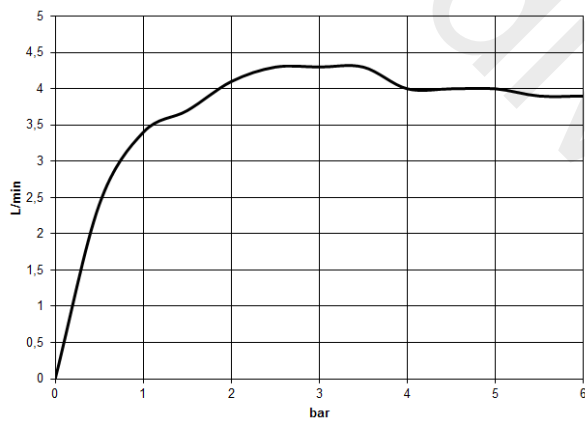

29 218 811

- 167 mm projection
- fixed spout
- rectangular, air-enriched flow
- height of mixer 198 mm
- height up to aerator 133 mm
- hole diameter spout 35 mm
- hole diameter valve 32 mm
- handle Ø 60mm
- 2x screw-in M 8 x 1 pressure hose, leak-tested
- 1x screw-in M 10 x 1 pressure hose, leak-tested
- max. flow 4.5 l/min
- progressive cartridge
- lead-free

NOTE: The handle inserts must be ordered separately from the fittings!

	Brushed Dark Platinum	29 218 811-99
	Chrome	29 218 811-00
	Brushed Platinum	29 218 811-06
	Dark Chrome	29 218 811-19
	Brushed Durabross (23kt Gold)	29 218 811-28
	Platinum / Brushed Platinum	29 218 811-36
	Durabross / Brushed Durabross (23kt Gold)	29 218 811-38

29 218 811

Flow rate chart

29 218 811

Parts for other finishes can be found here: [Chrome](#)

Spare parts list

No.	Item Number	Name	Quantity used	Delivery time
1	13 717 811-99	Deck-mounted basin spout without pop-up waste	1	30
2	90 18 40 290 00-99	handle	1	30
3	04 30 11 038 67 90	fixing set	1	2
4	90 90 03 169 00 90	top	1	2
5	09 14 10 112 90	seal	1	2
6	04 30 04 100 00 90	hose	2	2
7	04 30 04 019 00 90	hose	1	2