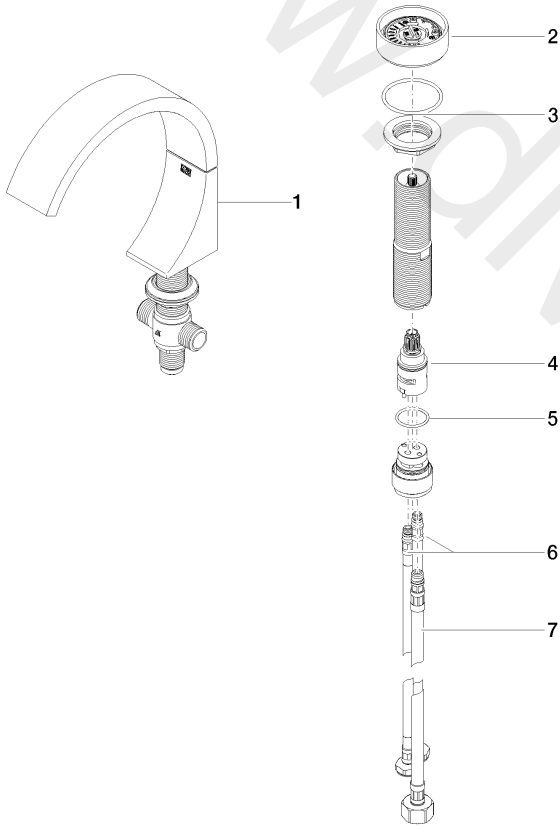

Washbasin - CYO

Two-hole basin mixer without pop-up waste

Article number: 29 218 811-99

## Washbasin - CYO

Two-hole basin mixer without pop-up waste

Article number: 29 218 811-99

### Spare parts list

Position	Quantity used	Item Number	Spare part	Delivery time
1	1	13 717 811-99	Deck-mounted basin spout without pop-up waste	30
2	1	90 18 40 290 00-99	handle	30
3	1	04 30 11 038 67 90	fixing set	2
4	1	90 90 03 169 00 90	top	2
5	1	09 14 10 112 90	seal	2
6	2	04 30 04 100 00 90	hose	2
7	1	04 30 04 019 00 90	hose	2