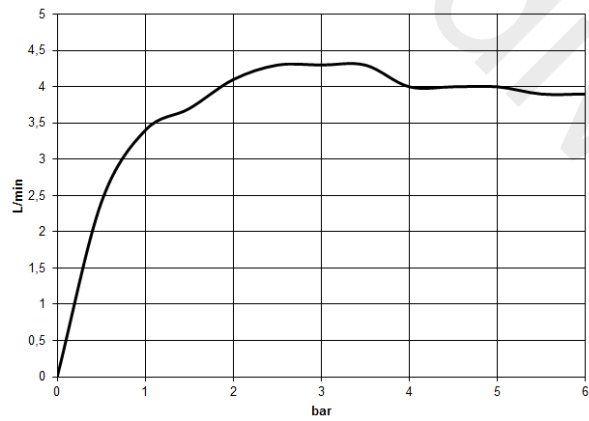

20 710 811

- 133 mm projection
- fixed spout
- rectangular, air-enriched flow
- height of mixer 180 mm
- height up to aerator 128 mm
- hole diameter spout 35 mm
- hole diameter valve 32 mm
- handle Ø 60mm
- max. flow 4.5 l/min
- lead-free

NOTE: The handle inserts must be ordered separately from the fittings!

	Brushed Dark Platinum	20 710 811-99
	Chrome	20 710 811-00
	Brushed Platinum	20 710 811-06
	Dark Chrome	20 710 811-19
	Brushed Durabronze (23kt Gold)	20 710 811-28
	Platinum / Brushed Platinum	20 710 811-36
	Durabronze / Brushed Durabronze (23kt Gold)	20 710 811-38

20 710 811

Flow rate chart

20 710 811

Parts for other finishes can be found here: [Chrome](#)

Spare parts list

No.	Item Number	Name	Quantity used	Delivery time
1	13 715 811-99	Deck-mounted basin spout without pop-up waste	1	30
2	90 18 40 290 00-99	handle	2	30
3	04 30 11 038 67 90	fixing set	2	2
4	04 17 11 055 61 90	side panel	2	2
5	04 30 04 096 00 90	hose	2	2
6	10 125 970-99	Basin Waste with push fastening 1 1/4"	1	2