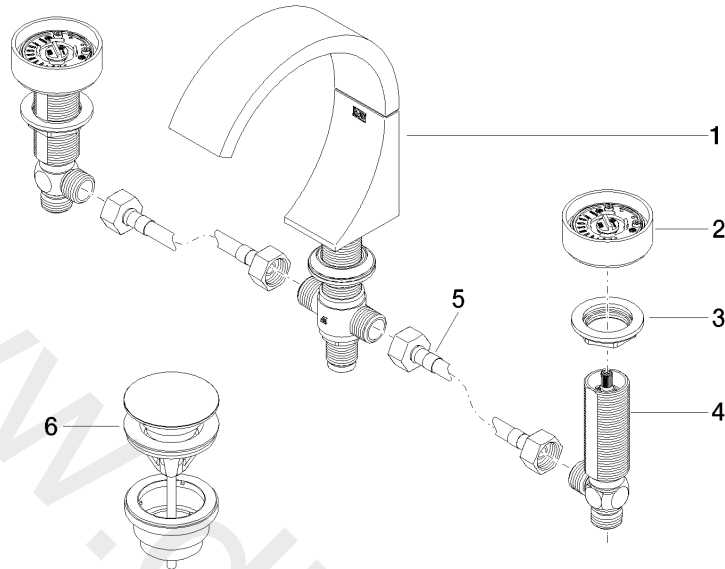

20 710 811

- 133 mm projection
- fixed spout
- rectangular, air-enriched flow
- height of mixer 180 mm
- height up to aerator 128 mm
- hole diameter spout 35 mm
- hole diameter valve 32 mm
- handle Ø 60mm
- max. flow 4.5 l/min
- lead-free

NOTE: The handle inserts must be ordered separately from the fittings!

	Brushed Dark Platinum	20 710 811-99
	Chrome	20 710 811-00
	Brushed Platinum	20 710 811-06
	Dark Chrome	20 710 811-19
	Brushed Durabronze (23kt Gold)	20 710 811-28
	Platinum / Brushed Platinum	20 710 811-36
	Durabronze / Brushed Durabronze (23kt Gold)	20 710 811-38

20 710 811

Flow rate chart

20 710 811

Parts for other finishes can be found here: [Chrome](#)

Spare parts list

No.	Item Number	Name	Quantity used	Delivery time
1	13 715 811-99	Deck-mounted basin spout without pop-up waste	1	30
2	90 18 40 290 00-99	handle	2	30
3	04 30 11 038 67 90	fixing set	2	2
4	04 17 11 055 61 90	side panel	2	2
5	04 30 04 096 00 90	hose	2	2
6	10 125 970-99	Basin Waste with push fastening 1 1/4"	1	2