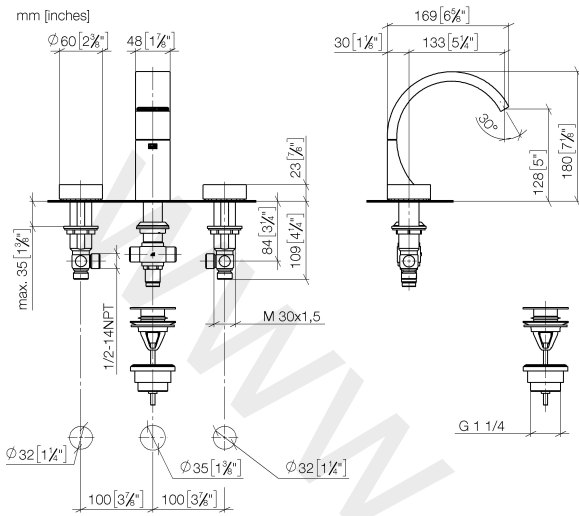

20 710 811

- 133 mm projection
- fixed spout
- rectangular, air-enriched flow
- height of mixer 180 mm
- height up to aerator 128 mm
- hole diameter spout 35 mm
- hole diameter valve 32 mm
- handle Ø 60mm
- max. flow 4.5 l/min
- lead-free

NOTE: The handle inserts must be ordered separately from the fittings!

	Brushed Dark Platinum	20 710 811-99
	Chrome	20 710 811-00
	Brushed Platinum	20 710 811-06
	Dark Chrome	20 710 811-19
	Brushed Durabronze (23kt Gold)	20 710 811-28
	Platinum / Brushed Platinum	20 710 811-36
	Durabronze / Brushed Durabronze (23kt Gold)	20 710 811-38

20 710 811

Flow rate chart

20 710 811

Parts for other finishes can be found here: [Chrome](#)

Spare parts list

No.	Item Number	Name	Quantity used	Delivery time
1	13 715 811-99	Deck-mounted basin spout without pop-up waste	1	30
2	90 18 40 290 00-99	handle	2	30
3	04 30 11 038 67 90	fixing set	2	2
4	04 17 11 055 61 90	side panel	2	2
5	04 30 04 096 00 90	hose	2	2
6	10 125 970-99	Basin Waste with push fastening 1 1/4"	1	2