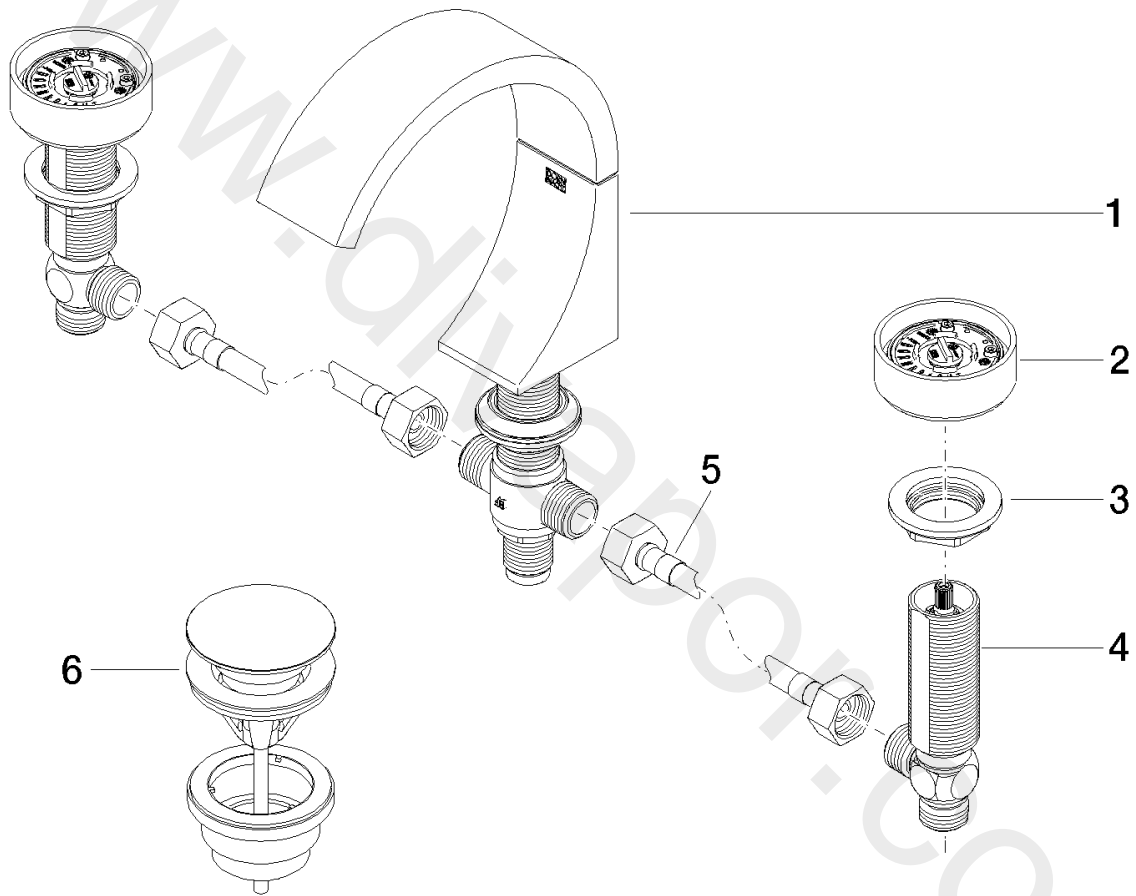

Washbasin - CYO

Three-hole basin mixer with pop-up waste without design element

Article number: 20 710 811-99

Washbasin - CYO

Three-hole basin mixer with pop-up waste without design element

Article number: 20 710 811-99

Spare parts list

Position	Quantity used	Item Number	Spare part	Delivery time
1	1	13 715 811-99	Deck-mounted basin spout without pop-up waste	30
2	2	90 18 40 290 00-99	handle	30
3	2	04 30 11 038 67 90	fixing set	2
4	2	04 17 11 055 61 90	side panel	2
5	2	04 30 04 096 00 90	hose	2
6	1	10 125 970-99	Basin Waste with push fastening 1 1/4"	2