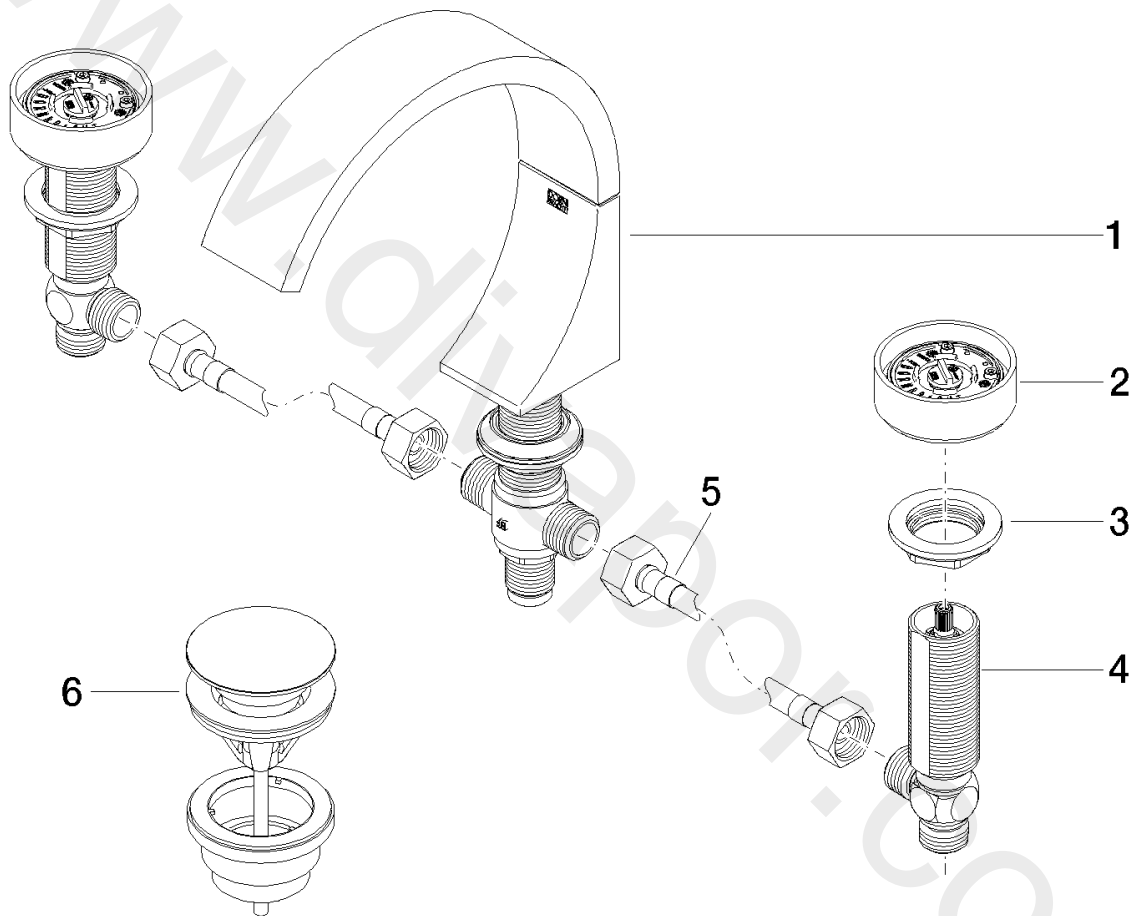

Washbasin - CYO

Three-hole basin mixer with pop-up waste

Article number: 20 713 811-99

Washbasin - CYO

Three-hole basin mixer with pop-up waste

Article number: 20 713 811-99

Spare parts list

Position	Quantity used	Item Number	Spare part	Delivery time
1	1	13 717 811-99	Deck-mounted basin spout without pop-up waste	30
2	2	90 18 40 290 00-99	handle	30
3	2	04 30 11 038 67 90	fixing set	2
4	2	04 17 11 055 61 90	side panel	2
5	2	04 30 04 096 00 90	hose	2
6	1	10 125 970-99	Basin Waste with push fastening 1 1/4"	2