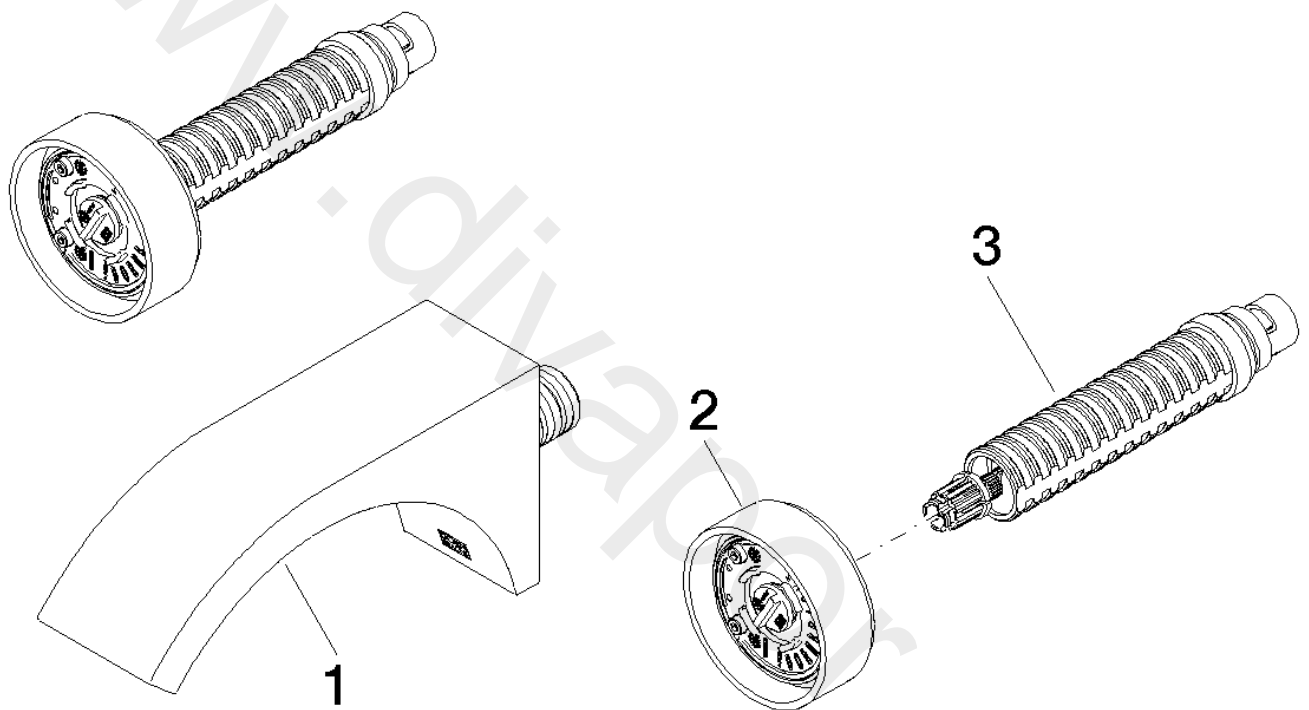

Washbasin - CYO

Wall-mounted basin mixer

Article number: 36 707 811-99

Spare parts list

Position	Quantity used	Item Number	Spare part	Delivery time
1	1	13 800 811-99	Wall-mounted basin spout without pop-up waste	30
2	1	90 18 40 290 00-99	handle	30
3	1	90 90 03 171 01 90	top	2

Washbasin - CYO

Wall-mounted basin mixer

Article number: 36 707 811-99

www.divapor.com