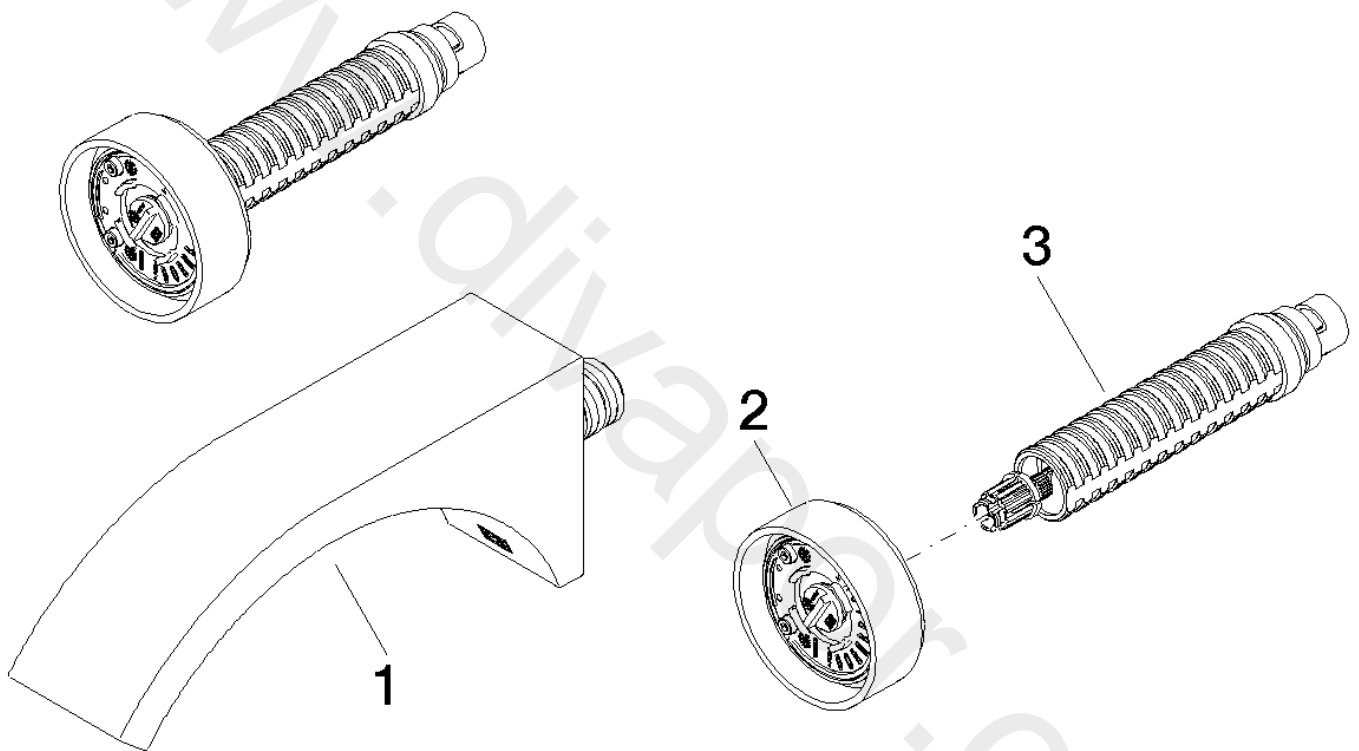

Washbasin - CYO

Wall-mounted basin mixer

Article number: 36 712 811-99

Spare parts list

Position	Quantity used	Item Number	Spare part	Delivery time
1	1	13 805 811-99	Wall-mounted basin spout without pop-up waste	30
2	1	90 18 40 290 00-99	handle	30
3	1	90 90 03 171 01 90	top	2

Washbasin - CYO

Wall-mounted basin mixer

Article number: 36 712 811-99

www.divapor.com