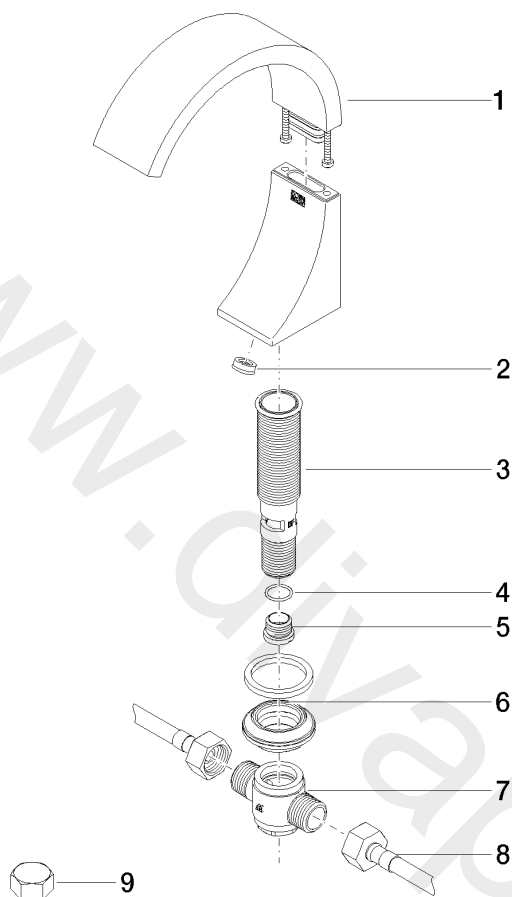

Deck-mounted basin spout without pop-up waste

CYO

13 715 811

- 133 mm projection
- fixed spout
- rectangular, air-enriched flow
- height of mixer 180 mm
- height up to aerator 128 mm
- hole diameter 35 mm
- 2x 1/2" x 1/2" high pressure hose
- max. flow 4.5 l/min
- lead-free

www.divapor.com

13 715 811

mm [inches]

Flow rate chart

13 715 811

Parts for other finishes can be found here: [Chrome](#)

Spare parts list

No.	Item Number	Name	Quantity used	Delivery time
1	90 11 70 012 00-99	spout	1	30
2	09 23 01 163 90	flow reducer	1	2
3	90 30 01 033 00 90	base	1	2
4	09 14 10 017 90	seal	1	2
5	09 24 04 021 10 90	nipple	1	2
6	04 23 10 044 09 90	fixing set	1	2
7	04 17 11 020 10 90	distributor	1	2
8	04 30 04 096 00 90	hose	2	2
9	04 21 02 006 00 92	cap	2	2