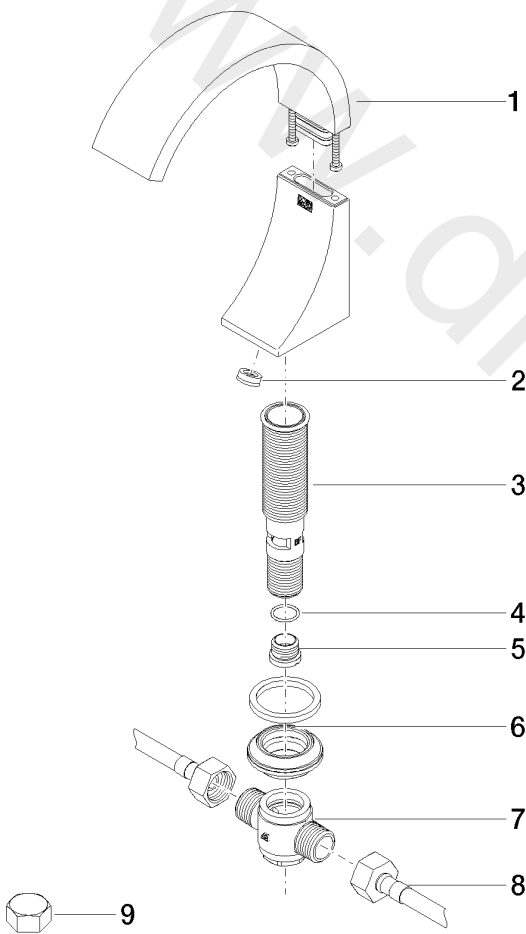

Washbasin - CYO

Deck-mounted basin spout without pop-up waste

Article number: 13 715 811-99

Washbasin - CYO

Deck-mounted basin spout without pop-up waste

Article number: 13 715 811-99

Spare parts list

Position	Quantity used	Item Number	Spare part	Delivery time
1	1	90 11 70 012 00-99	spout	30
2	1	09 23 01 163 90	flow reducer	2
3	1	90 30 01 033 00 90	base	2
4	1	09 14 10 017 90	seal	2
5	1	09 24 04 021 10 90	nipple	2
6	1	04 23 10 044 09 90	fixing set	2
7	1	04 17 11 020 10 90	distributor	2
8	2	04 30 04 096 00 90	hose	2
9	2	04 21 02 006 00 92	cap	2